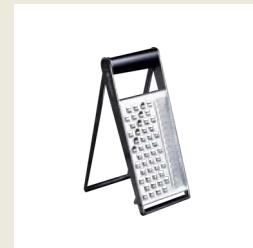

RIV Grater

Design by Crushgrind® /
Samuel Murley

Material

Stainless Steel

Color

Steel ☒

Size

25x11 cm / 9x4"

Riv

Meet Riv – our sleek, no-nonsense grater that’s here to put your dusty old box grater to shame. Crafted from premium stainless steel with razor-sharp, photo-etched blades, it’s got both fine and coarse surfaces so you can go from fluffy cheese clouds to citrus zest with zero drama.

Grate straight over your dish, your bowl, or whatever’s in reach. Riv stays stable, precise, and gloriously mess-free. Plus, it folds up flat when you’re done — a space-saving little trick for neat freaks and tiny kitchens alike.

With an open back for easy cleaning and a design that actually looks good, Riv isn’t just another kitchen tool. It’s your new favorite kitchen flex.