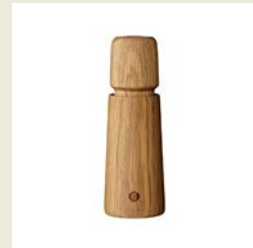

Stockholm

Design by Carl & Carl

Material

Oak

Walnut

Stainless Steel

Porcelain / Walnut

FSC® Ash

Color

Dark Green NEW

Dark Blue NEW

Oak

Walnut

Steel

White

Black

Size

11 cm / 4"

17 cm / 7"

27 cm / 10"

Stockholm

The Stockholm grinder is timeless and brings effortless Scandinavian simplicity and elegance to your table. Its clean lines and minimalistic design make it a natural fit for any setting, from cozy kitchens to stylish restaurants.

And because functionality matters just as much as beauty, each grinder comes with a handy “S” or “P” indicator on the lid. Flip it, fill your grinder with salt or pepper and start grinding with ease.

A timeless grinder made in FSC®-certified wood to add that elegant and natural feel. Due to the nature of the different types of wood, color variations may occur.

With a 25-year guarantee on the ceramic parts, this grinder is designed for longevity. The Crushgrind® mechanism lets you crush not just the usual salt and pepper, but anything you'd like, really. It's designed to grind whole, dried spices, releasing their aromas, flavors, and beauty. **Let's crush boring food!**