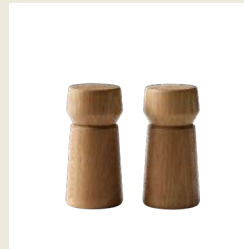

Amsterdam

Design by Crushgrind® / Samuel Murley

Material

FSC® Oak

FSC® Beech

Color

Oak NEW ●

Black NEW ●

Brown NEW ●

Size

11 cm / 4"