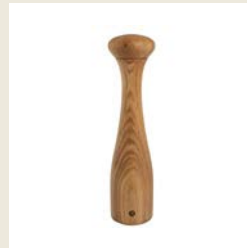

Lyon

Design by Crushgrind® / Samuel Murley

Material

FSC® Beech

FSC® Oak

Color

Black

Oak