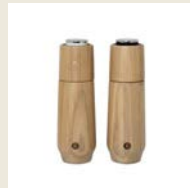

Champagne

Design by Crushgrind® / Samuel Murley

Material

FSC® Oak

Color

Oak

Size

17 cm / 7" (2pcs set)