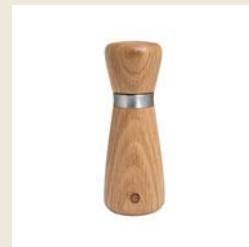

Kyoto

Design by Jakob Herold

Material

FSC® Oak

Ash

Color

Oak

Brown

Size

10 cm / 4"

17 cm / 7"

Kyoto

The Kyoto grinder combines soft, flowing curves with a sleek stainless-steel ring, giving it a stylish, modern edge. The contrast between the warm, organic design in FSC®-certified oak wood and the crisp precision of brushed steel creates a bold, high-quality vibe.

The Kyoto grinder stands out from traditional wooden grinders. It's not just a tool—it's a statement piece for your kitchen.

With a 25-year guarantee on the ceramic parts, this grinder is designed for longevity. The Crushgrind® mechanism lets you crush not just the usual salt and pepper, but anything you'd like, really. It's designed to grind whole, dried spices, releasing their aromas, flavors, and beauty. **Let's crush boring food!**