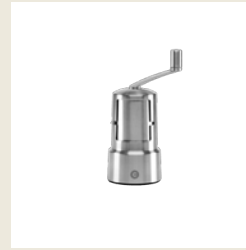

Copenhagen

Design by Jakob Herald

Material

Stainless steel

Color

Steel