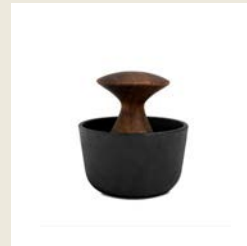

Kiruna Mortar

Design by Crushgrind® /
Samuel Murley

Material

Cast Iron / acacia

Color

Black

Size

10 cm / 4"

Kiruna Mortar

Take your flavor game to the next level with the Kiruna dry spice mortar. Built for bold culinary adventures, this durable cast-iron mortar features a precisely patterned, curved interior that makes grinding spices effortless.

The ergonomic handle in acacia wood isn't just stylish, it's designed for ultimate comfort.

And thanks to the non-slip silicone base, you'll enjoy stability while keeping your surfaces protected. Unleash rich, fresh flavors and transform every dish with this exceptional dry spice mortar.