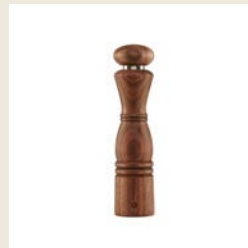

Paris

Design by Crushgrind®

Material

Walnut

Color

Walnut

Size

22 cm / 8"

29 cm / 11"

Paris

Paris is our royal nod to flavor. Named after HRH Prince Henrik, yes, the Danish prince with a soft spot for good food and French flair, Paris wears its heritage with pride. A passionate cook and unapologetic hedonist, he inspired this grinder's bold, refined personality and its name, of course, is a wink to his homeland.

With its proud silhouette, rich walnut body, and sleek stainless-steel ring, Paris brings a certain je ne sais quoi to your table. Classic? Yes. Boring? Never!

With a 25-year guarantee on the ceramic parts, this grinder is designed for longevity.

The Crushgrind® mechanism lets you crush not just the usual salt and pepper, but anything you'd like, really. It's designed to grind whole, dried spices, releasing their aromas, flavors, and beauty. **Let's crush boring food!**