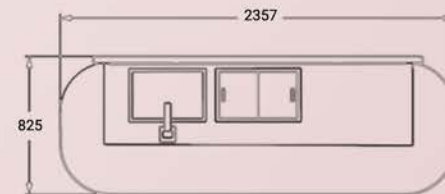

MBB. 95.016F

HONOR

MOBILE BAR

Options of transformable
from live station to mobile
bar – with addition of bar
front panel

STANDARD LAYOUT

- Working top with ice chest, plain top
- Storage for cup/glass racks
- Back door/without back door