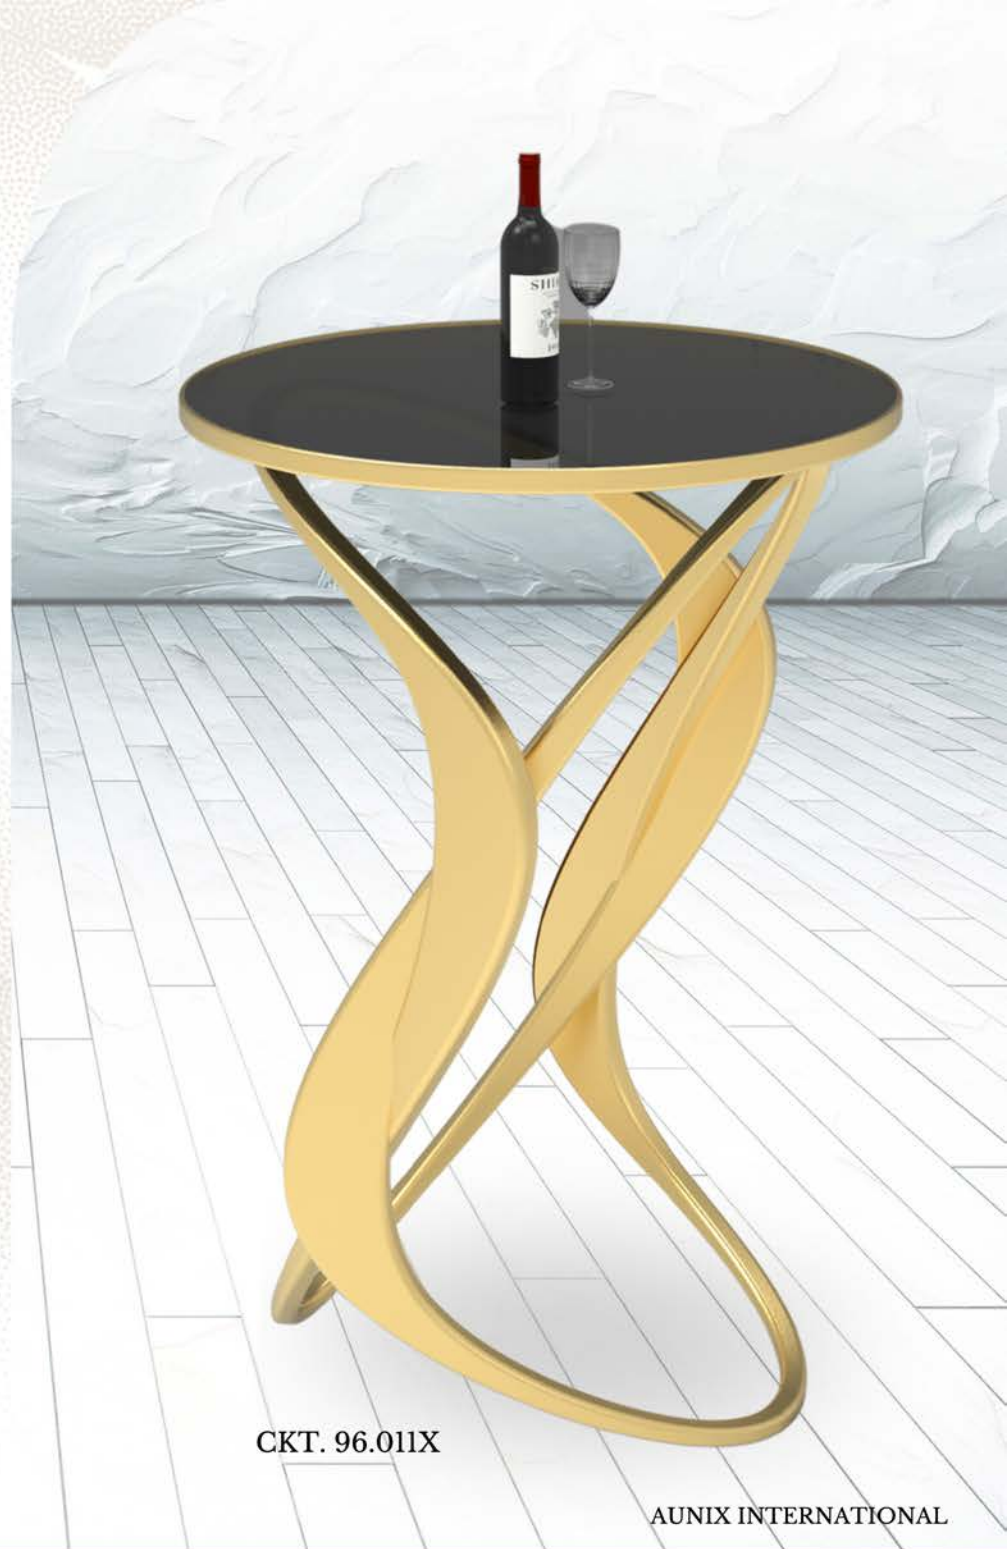

SWIVEL

COCKTAIL TABLE

TOP VIEW

ISO VIEW

FRONT VIEW

RIGHT VIEW

CKT. 96.011X

AUNIX INTERNATIONAL