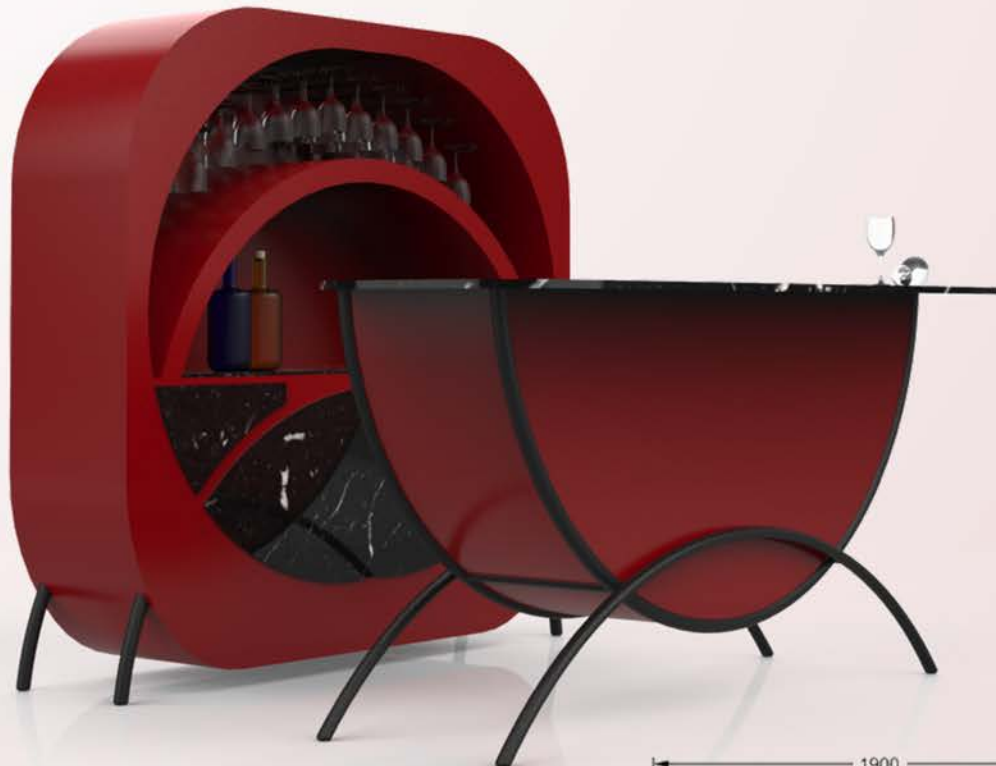

WAVE

COCKTAIL TABLE

CKT. 96.023X

MOBILE BARS

MBB. 95.004B

ACCCLAIMED

MOBILE BAR

GLORY MOBILE BAR

MBB. 95.016F

HONOR

MOBILE BAR

Options of transformable
from live station to mobile
bar – with addition of bar
front panel

STANDARD LAYOUT

- Working top with ice chest, plain top
- Storage for cup/glass racks
- Back door/without back door