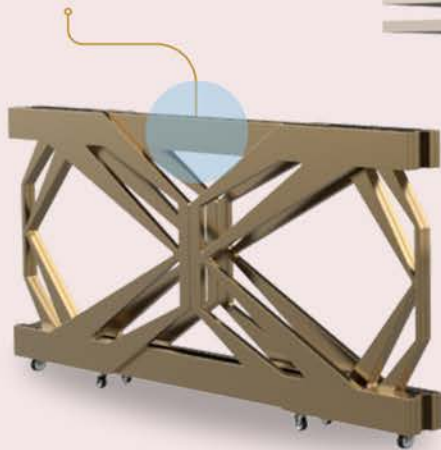

Rotary Mid-Rib

LUNA

LIVE STATION

LVS. 99.004X

GALE

LIVE STATION

AUNIX INTERNATIONAL

GALE

LIVE STATION

LVS. 99.007X

Interchangeable
table top

Collapsible Frame

MODULAR TOPS

*APPLICABLE
FOR MOST
TABLES.*

MODULAR TOPS

DIMSUM STEAMER
MOD. 90.004D