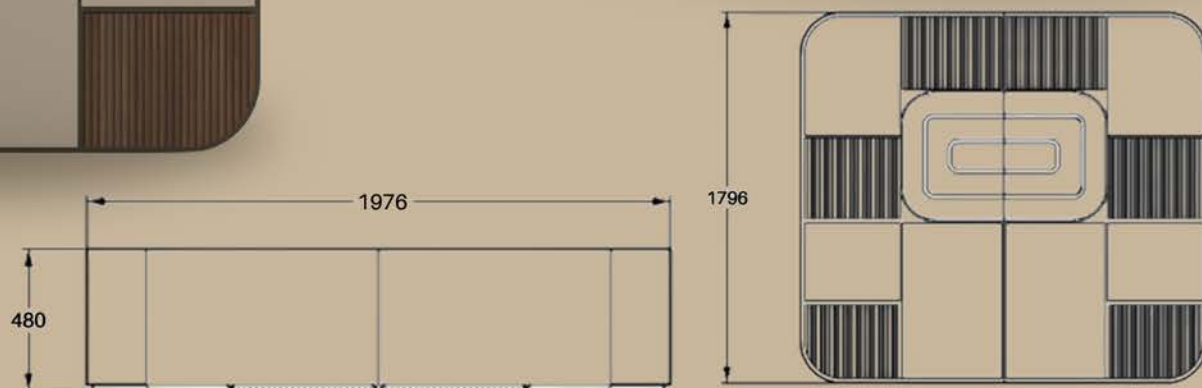

VELORA

CABINET & BEVERAGE STATION