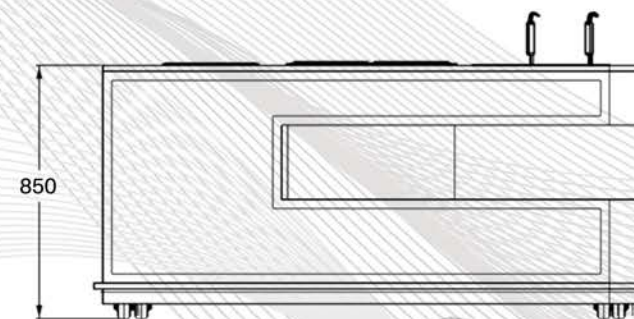

PURE

BUFFET STATION

Simple yet unique design as the curved corner softens the whole look and feel.

The frontage takes on a off-centered look. Option of wooden feel to match the interior or LED front panel. Plate rack is now off center as well making the look unique