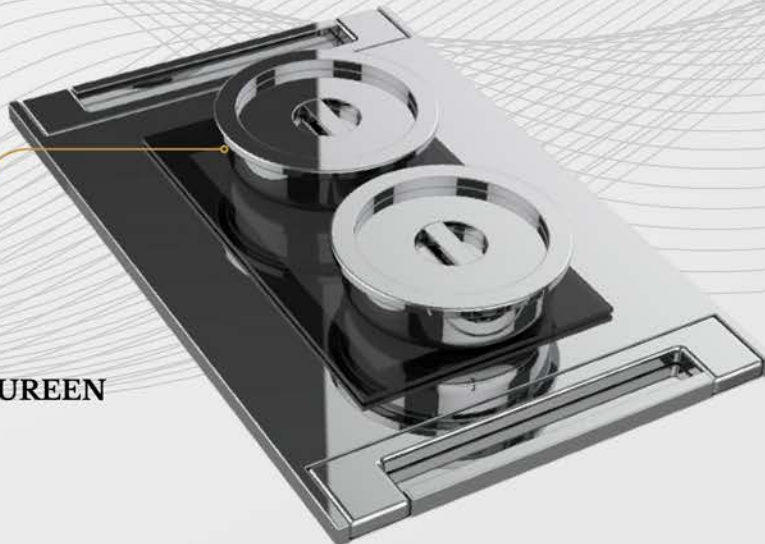

MOD. 90.001D

SOUP TOUREEN