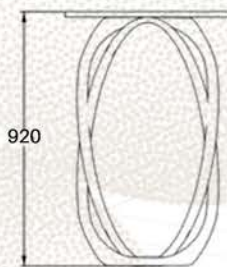

SWIVEL

COCKTAIL TABLE

TOP VIEW

ISO VIEW

FRONT VIEW

RIGHT VIEW

CKT. 96.011X

AUNIX INTERNATIONAL