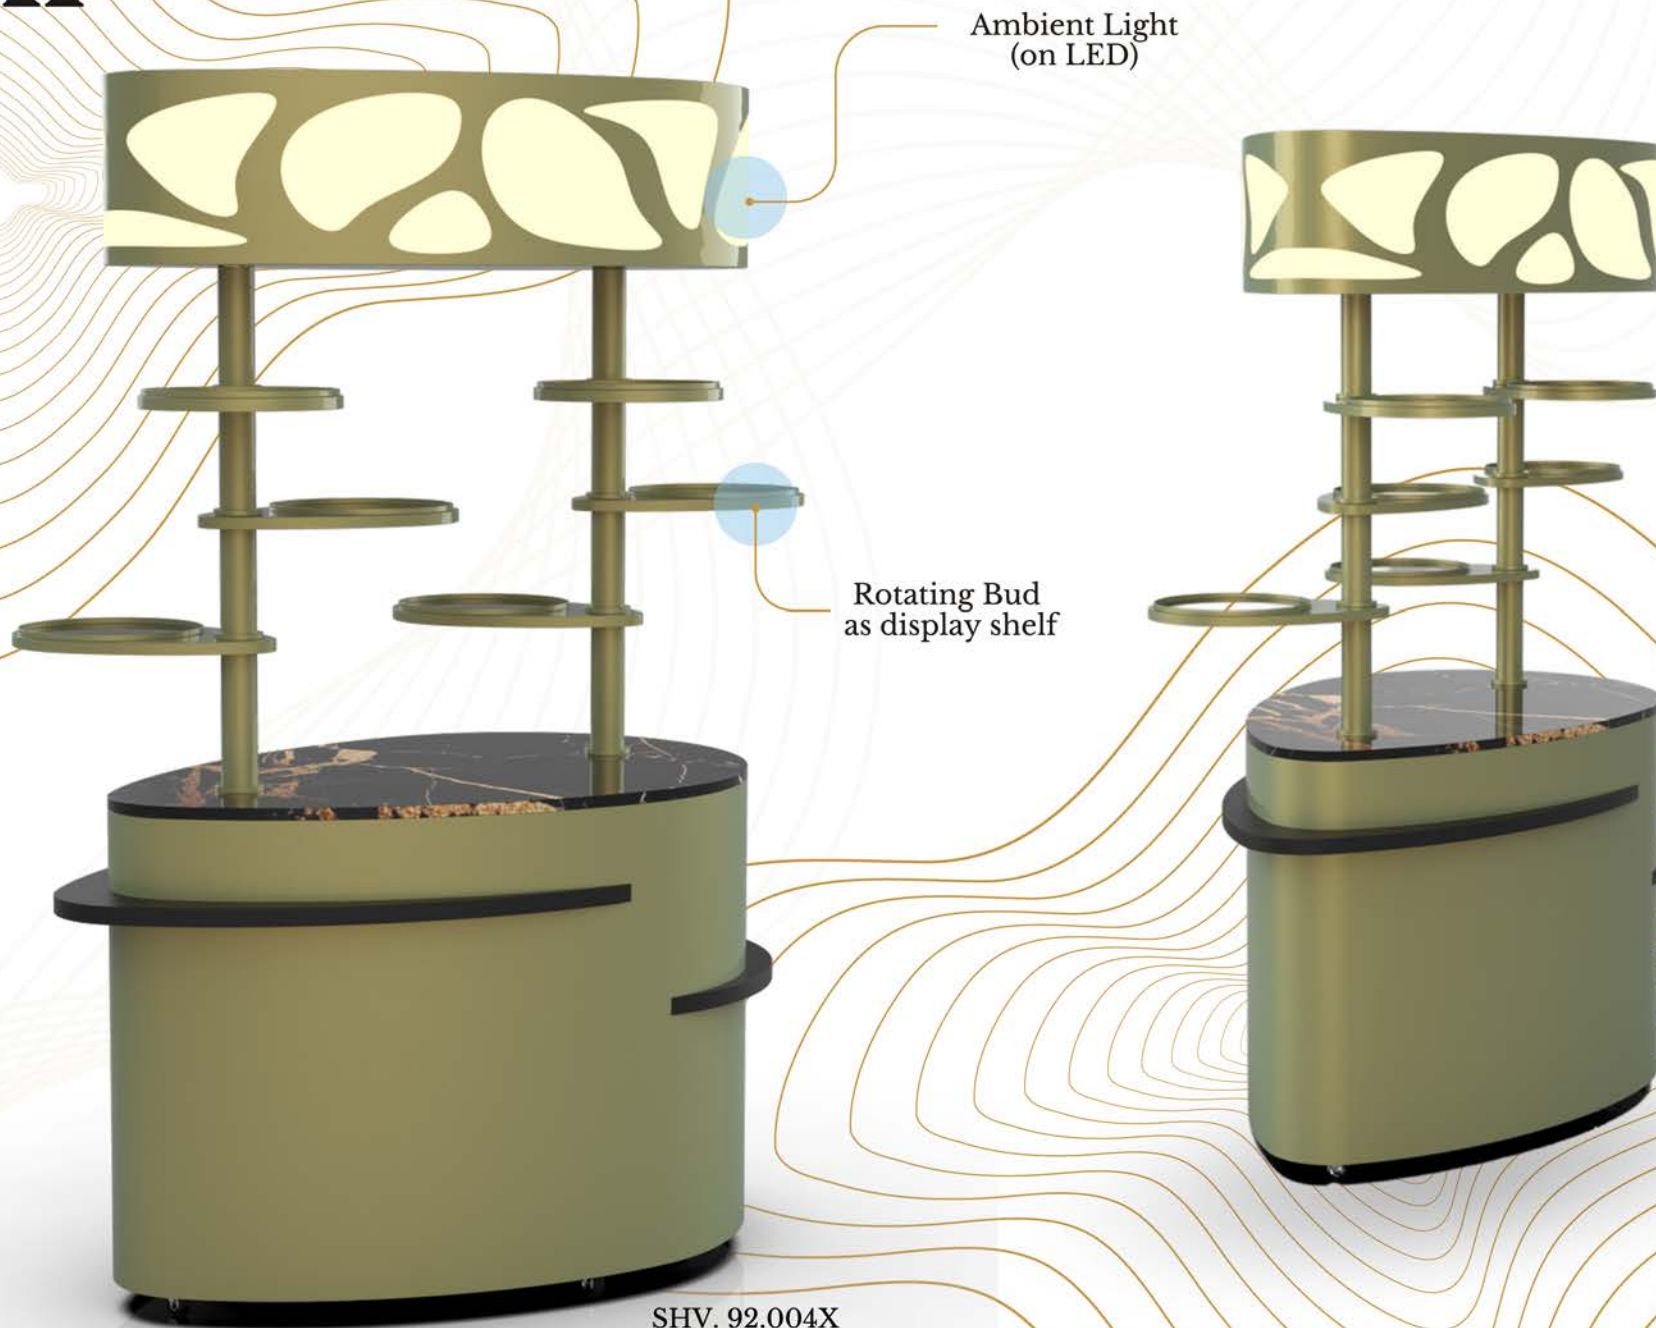

FINS

CABINET & BEVERAGE STATION

PANDORA

CABINET & BEVERAGE

DISPLAY SHELVING

WAVE SHELVING

Organic shape with a clear tempered glass top and a stainless steel frame in hairline or polished finish.

Demountable connector

Demountable plate shelving

SHV. 92.004X

LEAF

SHELVING

LEAF

SHELVING

LUXENT *SHELVING*

Shelving pegs

Shelving pegs

GEM

SHELVING

AURELO

SHELVING

LUXORA

SHELVING

FRONT VIEW