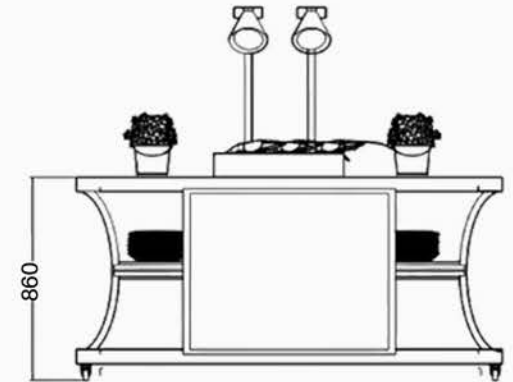

LUNA

LIVE STATION

LVS. 99.004X

GALE

LIVE STATION

AUNIX INTERNATIONAL