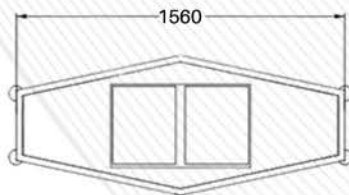

COVET

BUFFET TABLE

BFT. 97.019H