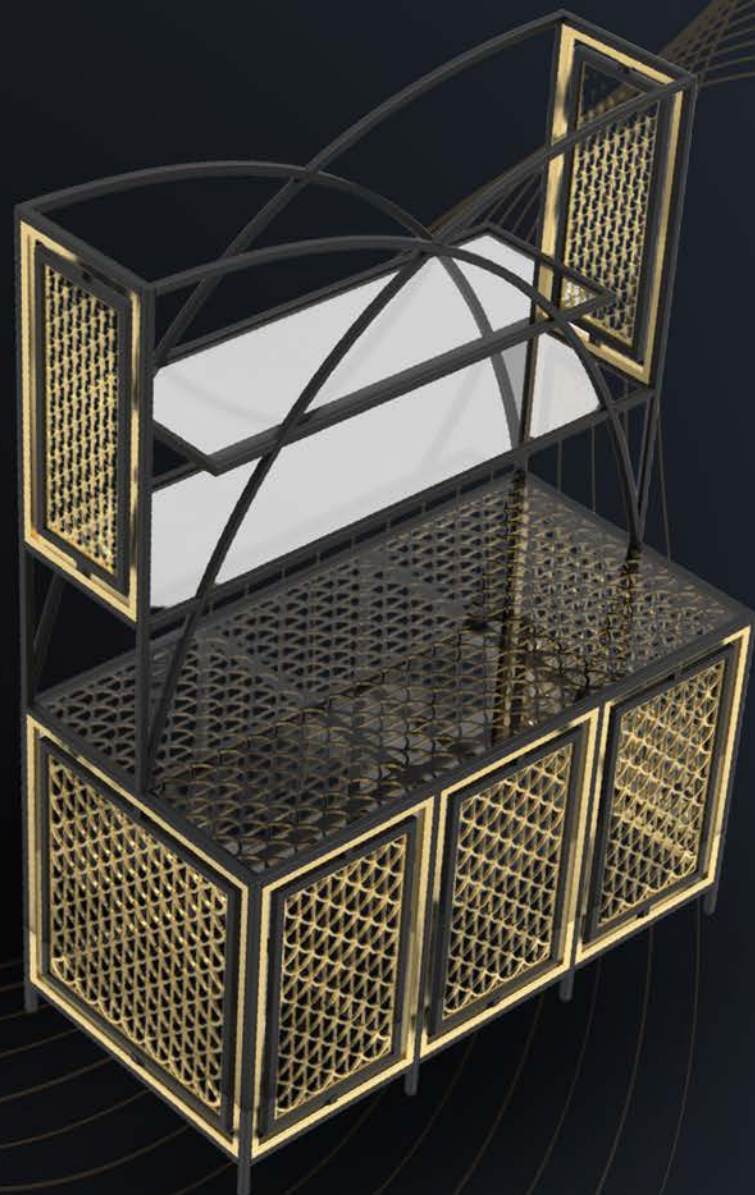

VERT + TROLLEY

CABINET & BEVERAGE STATION

CAPSUL

CABINET & BEVERAGE STATION

VELORA

CABINET & BEVERAGE STATION

FACADE

CABINET & BEVERAGE STATION

FINS

CABINET & BEVERAGE STATION

PANDORA

CABINET & BEVERAGE

DISPLAY SHELVING

WAVE SHELVING

Organic shape with a clear tempered glass top and a stainless steel frame in hairline or polished finish.

Demountable connector