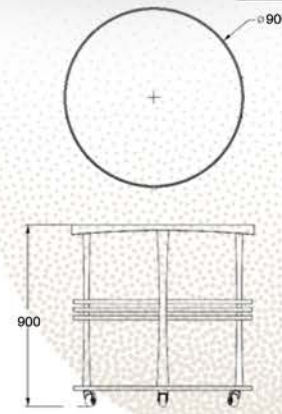

CANDOR

BUFFET TABLE

BFT. 97.009H