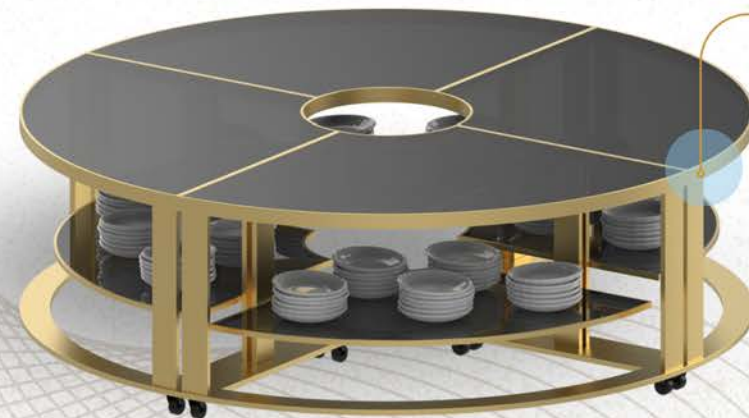

BUFFET TABLE

BFT. 97.009H

MIRTH

BUFFET TABLE

Glass Top

BFT. 97.010H

Portable
With heavy duty
castor wheels

Round Frame