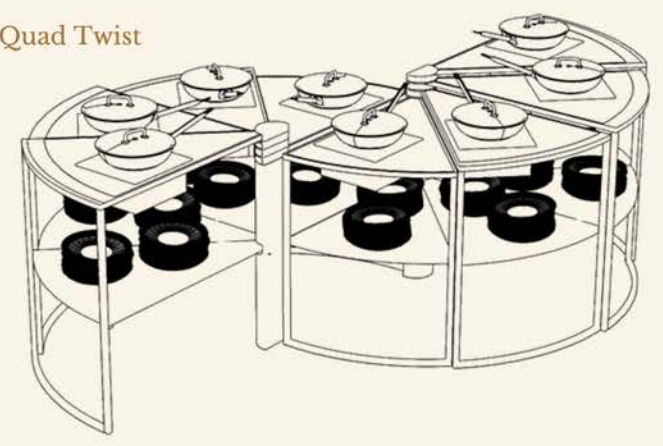

BUFFET TABLES

PACIFIC

BUFFET TABLE

BLOOM

BUFFET TABLES

Extended

Demountable Shelving

2 Part linked Nestable

Duo Frame

Natural Hi-Low Arrangement

Heavy duty castor wheels

Plate Shelving

Quad

4 Part linked Nestable

Front Half Panel

2 Quad Twist

Duo Unit

2 Duo Full Round

LAUD

BUFFET TABLES

BFT. 97.004H

BLOOM - Buffet Table

BRAZEN

BUFFET TABLE