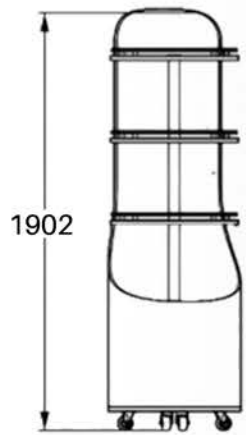

Demountable plate shelving

SHV. 92.004X

LEAF

SHELVING

LEAF

SHELVING

LUXENT *SHELVING*

Shelving pegs

Shelving pegs

GEM

SHELVING

AURELO

SHELVING

LUXORA

SHELVING

FRONT VIEW