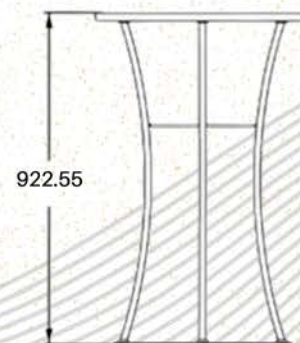

TWIST

COCKTAIL TABLE

CKT. 96.011X

JIGGER

COCKTAIL TABLE

CKT. 96.005X

COCKTAIL TABLE

An organic shape with three different types of heights

CLUB 1.0

COCKTAIL TABLE

Individual leaf blade in cascading height

CKT. 96.006X

CLUB 2.0

COCKTAIL TABLE

individual leaf blade all levelled together

CKT. 96.007X