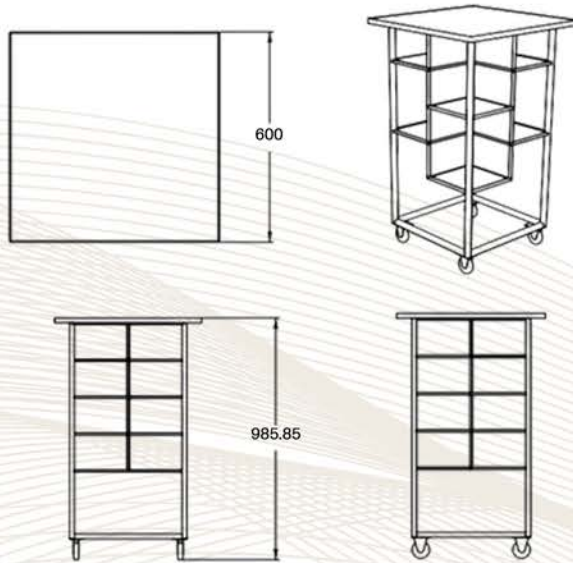

GRAZIO 1.0
96.013X

SLEET 2.0
96.022X

STING
96.018X

GRAZIO 2.0
96.014X

STAINED

COCKTAIL TABLE

CKT. 96.027X

FLORESQUE