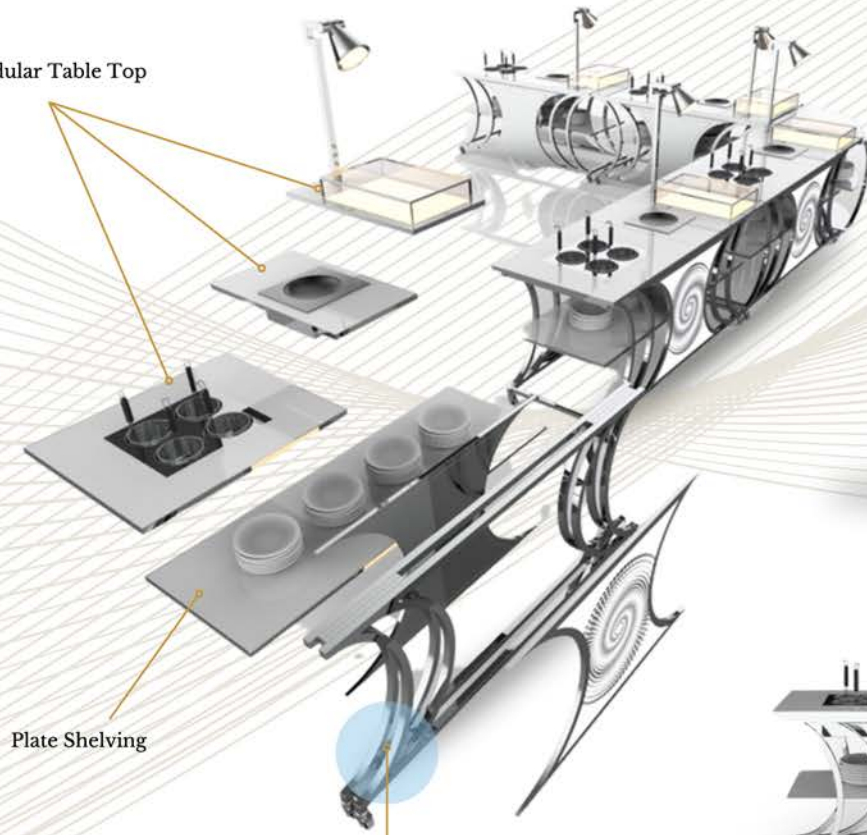

With half ellipses that seemingly moving towards and away from the mid point.

Modular Table Top

Plate Shelving

Collapsible Frame

900

CANDICE

*LIVE
STATION*

CANDICE