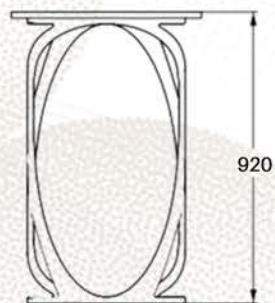

TWIST

COCKTAIL TABLE