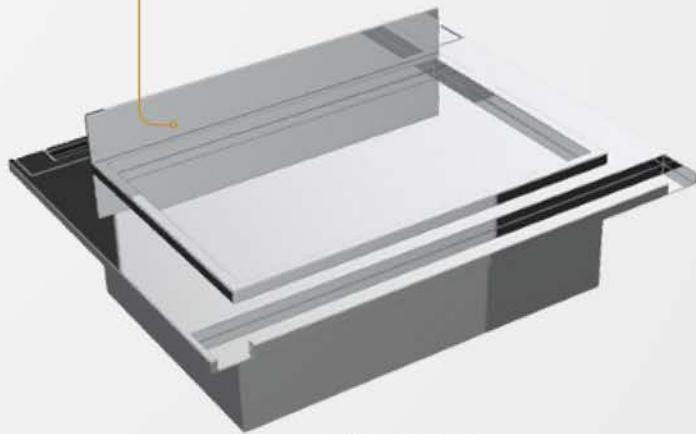

BAIN MARIE

MOD. 90.001S