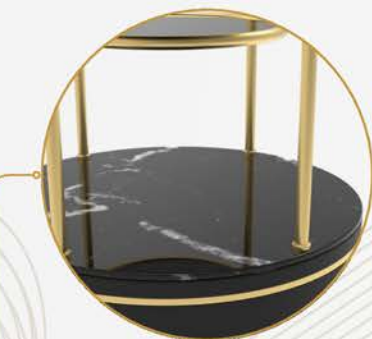

FRONT VIEW

SHV. 92.002X