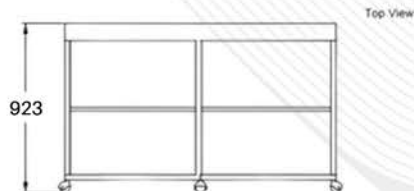

COVET

BUFFET TABLE

BFT. 97.019H