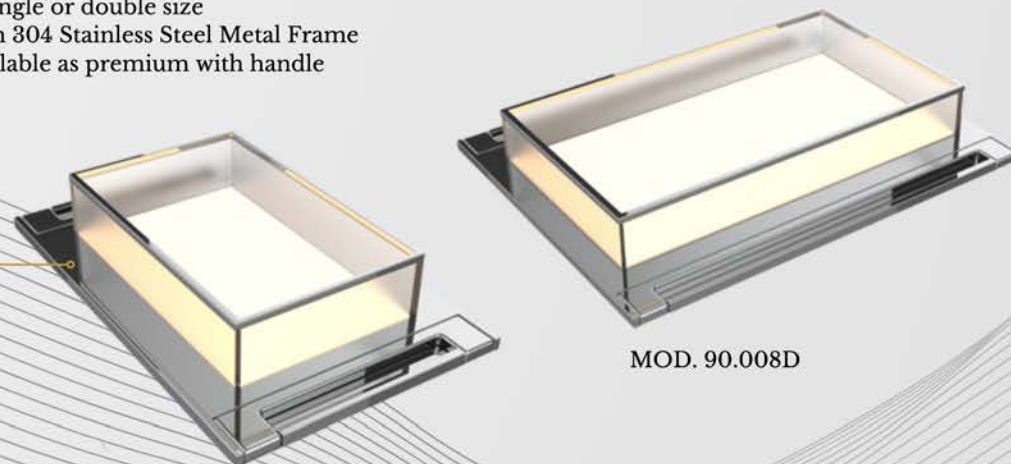

LIVE STATION

LVS. 99.007X

Interchangeable
table top

Collapsible Frame

MODULAR TOPS

*APPLICABLE
FOR MOST
TABLES.*

MODULAR TOPS

DIMSUM STEAMER
MOD. 90.004D

ICE BIN

- In single or double size
- With 304 Stainless Steel Metal Frame
- Available as premium with handle

MOD. 90.008D

MOD. 90.008S

CARVING STATION
WITH HEAT LAMP

PLAIN TOP
QUARTS

SUSHI FRIDGE
MOD. 90.015D