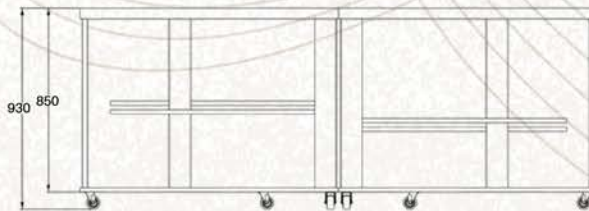

BUFFET TABLE

BFT. 97.009H

MIRTH

BUFFET TABLE

Glass Top

BFT. 97.010H

Portable
With heavy duty
castor wheels

Round Frame