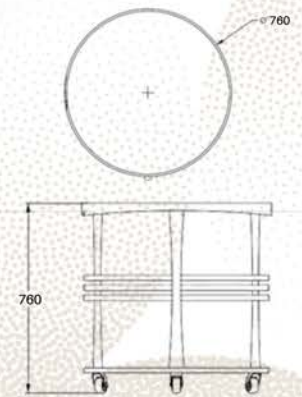

CANDOR

BUFFET TABLE

BFT. 97.009H