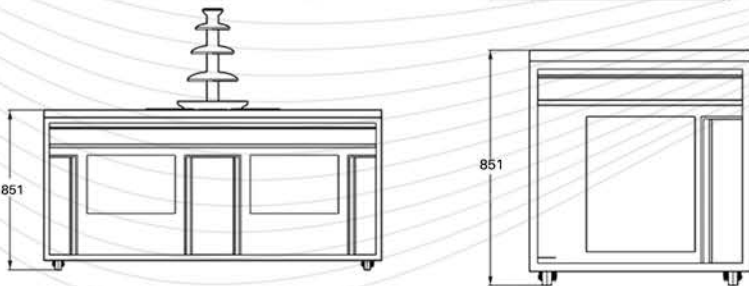

BFS. 98.003X

Option of built-in or interchangeable modular tops

PURE

BUFFET STATION

Simple yet unique design as the curved corner softens the whole look and feel.

The frontage takes on a off-centered look. Option of wooden feel to match the interior or LED front panel. Plate rack is now off center as well making the look unique