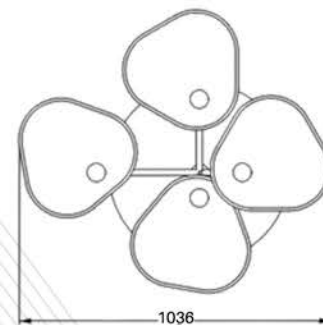

TWIST

COCKTAIL TABLE

CKT. 96.011X

JIGGER

COCKTAIL TABLE

CKT. 96.005X

COCKTAIL TABLE

An organic shape with three different types of heights

CLUB 1.0

COCKTAIL TABLE

Individual leaf blade in cascading height

CKT. 96.006X

CLUB 2.0

COCKTAIL TABLE

individual leaf blade all levelled together

CKT. 96.007X