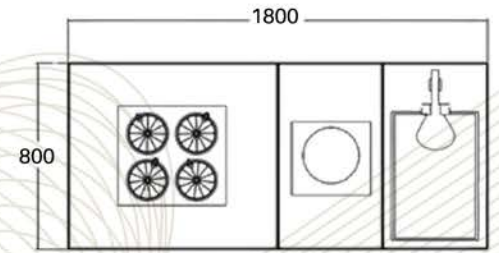

With half ellipses that seemingly moving towards and away from the mid point.

Modular Table Top

Plate Shelving

Collapsible Frame

900

CANDICE

*LIVE
STATION*

CANDICE