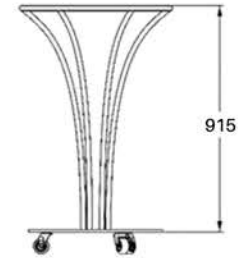

FLORESQUE

COCKTAIL TABLE

CKT. 96.023X