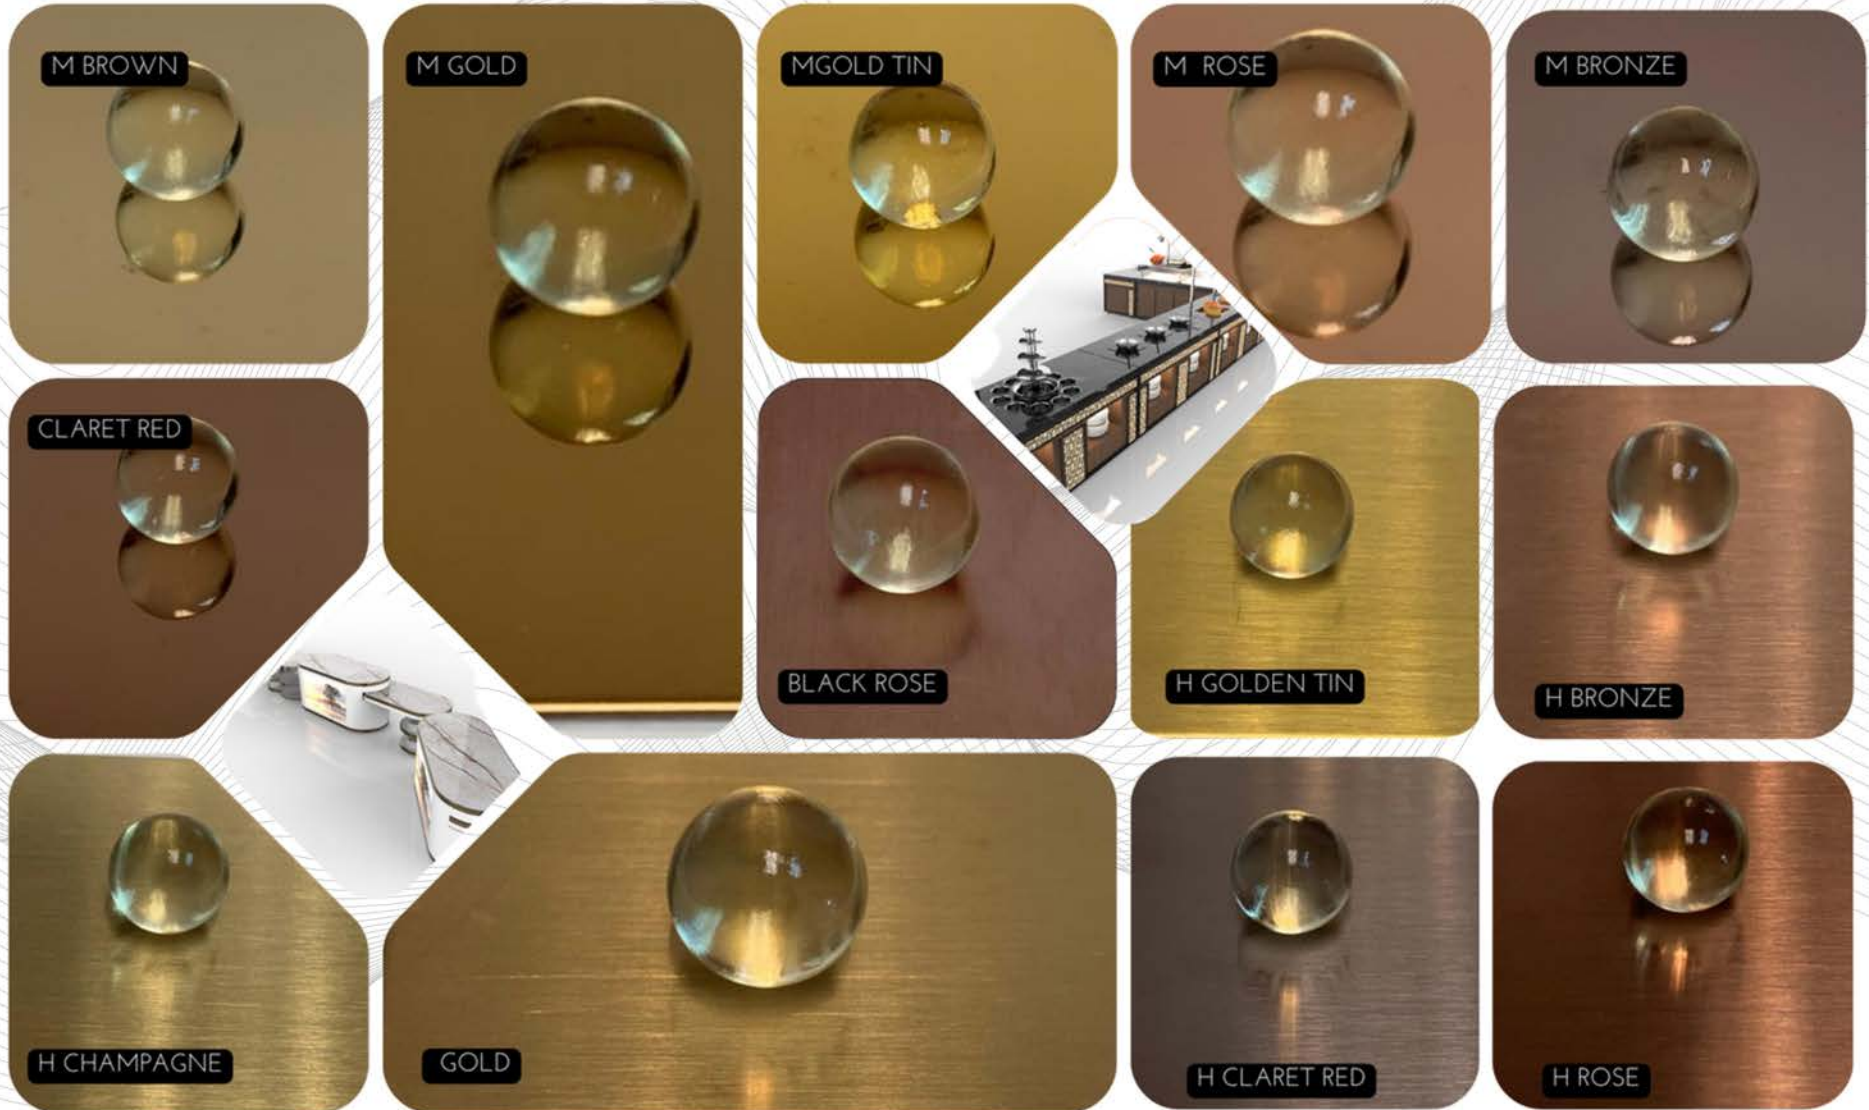

ROBIN

ASH

SAGE

TANGO

PEACH

COFFEE

PVD

M: Mirror Finishing
H: Hairline Finishing