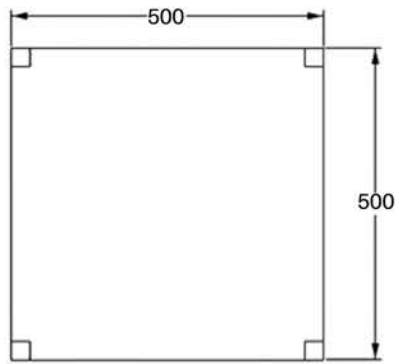

Demountable plate shelving

SHV. 92.004X

LEAF

SHELVING

LEAF

SHELVING

LUXENT *SHELVING*

Shelving pegs