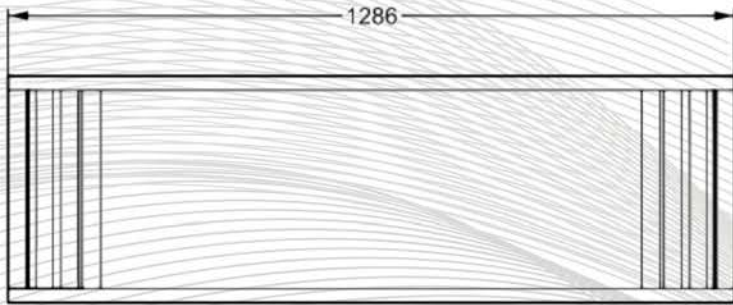

GEM

SHELVING