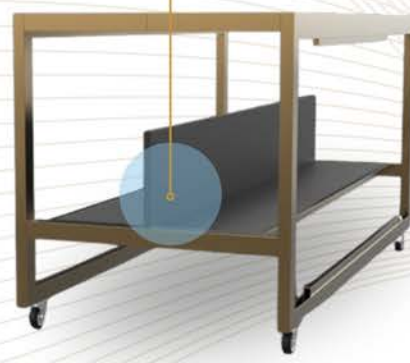

VERT

LIVE STATION

Trolleys for collapsible live cooking station and modular tops

Compact and space saving

Finishing options for VERT Plate Shelving

Level

Divided

Quick and convenient storing