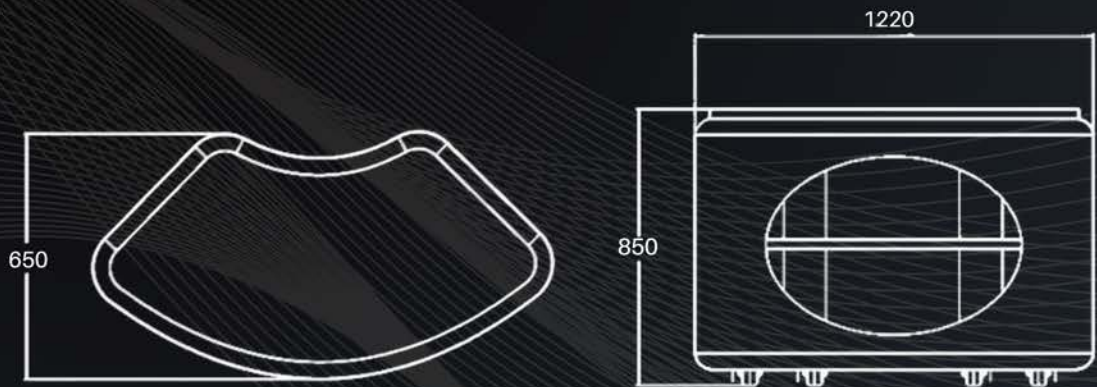

Customizable front panel and built-in table top.

The shape of the mobile station is unique and not seen before. Able to cater the front panel with 3D effect.