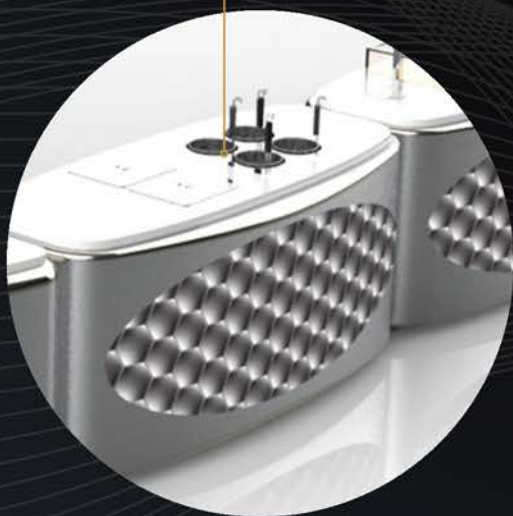

BFS. 98.008X

Customizable front panel and built-in table top.

The shape of the mobile station is unique and not seen before. Able to cater the front panel with 3D effect.

BFS. 98.011X

ATRIA

BUFFET STATION

ATRIA