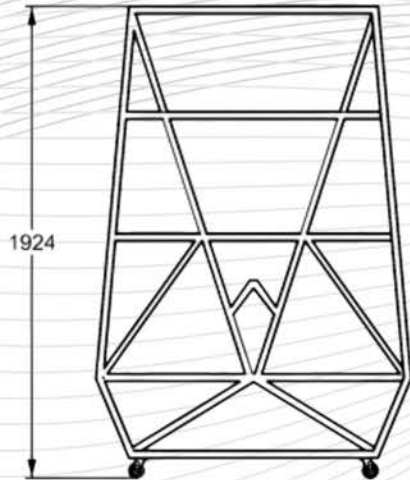

GEM

SHELVING