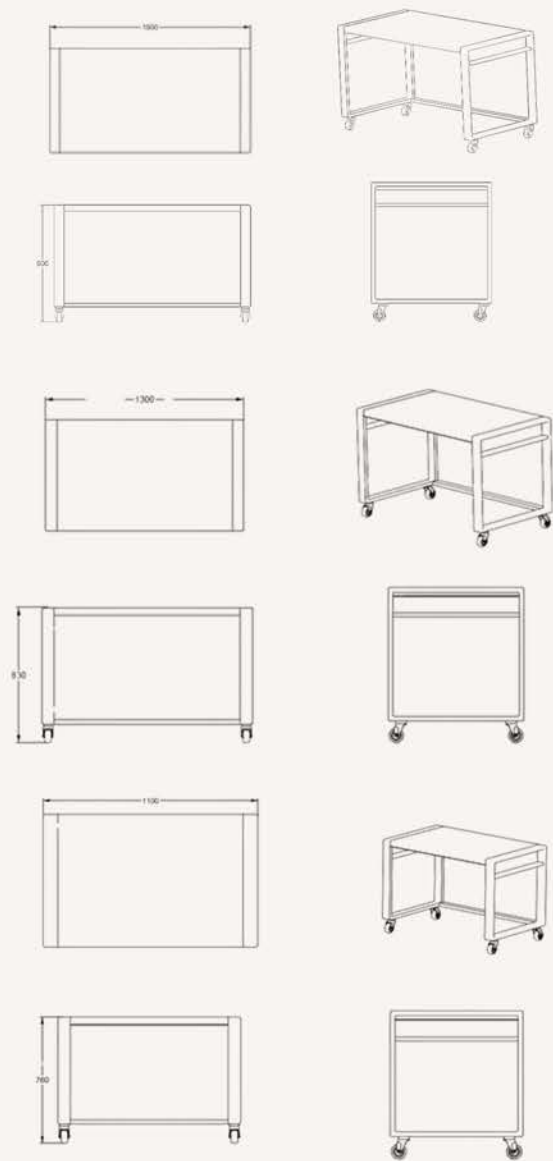

BUFFET TABLES

VIM

BUFFET TABLES

BFT. 97.020H

Marble Table Top

BFT. 97.020H

VAULT 1

*BUFFET
TABLES*

V AULT 2

*BUFFET
TABLES*

Top View

Side View

Top View

Side View

Top View

Side View