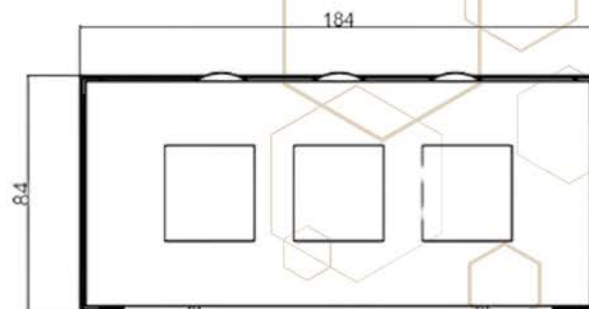

BFS. 98.001X

UMBRA

BUFFET STATION

Uniquely curved and away from classical rectangular orientation with accents inspired by Middle Eastern pattern.

LED Front Panel in beehive formation

BRIX

BUFFET STATION

BFS. 98.002X