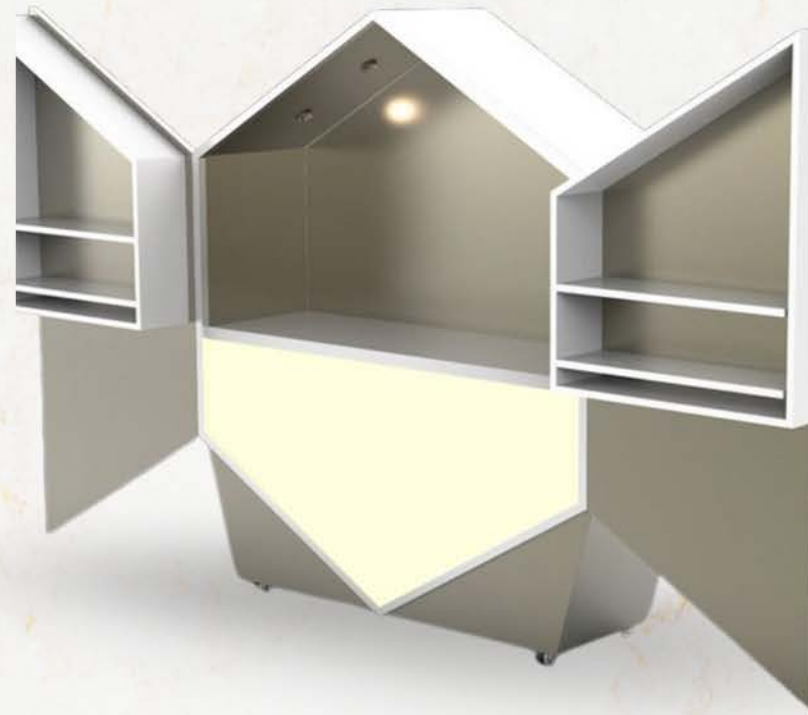

FINS

CABINET & BEVERAGE STATION

PANDORA

CABINET & BEVERAGE

DISPLAY SHELVING

WAVE SHELVING

Organic shape with a clear tempered glass top and a stainless steel frame in hairline or polished finish.

Demountable connector