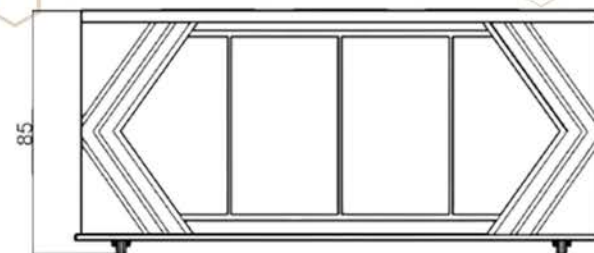

BFS. 98.001X

UMBRA

BUFFET STATION

Uniquely curved and away from classical rectangular orientation with accents inspired by Middle Eastern pattern.

LED Front Panel in beehive formation

BRIX

BUFFET STATION

BFS. 98.002X