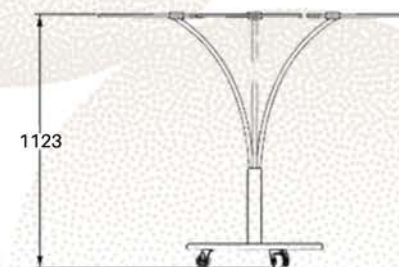

CLUB 1.0

COCKTAIL TABLE

Individual leaf blade in cascading height

CKT. 96.006X

CLUB 2.0

COCKTAIL TABLE

individual leaf blade all levelled together

CKT. 96.007X