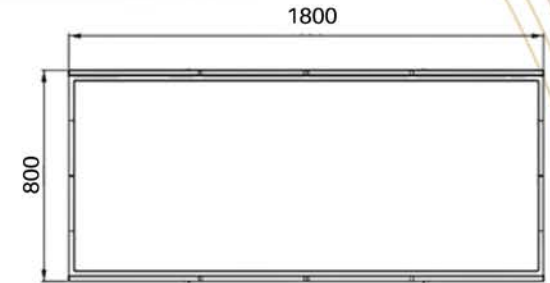

LVS. 99.007X

Interchangeable
table top

Collapsible Frame