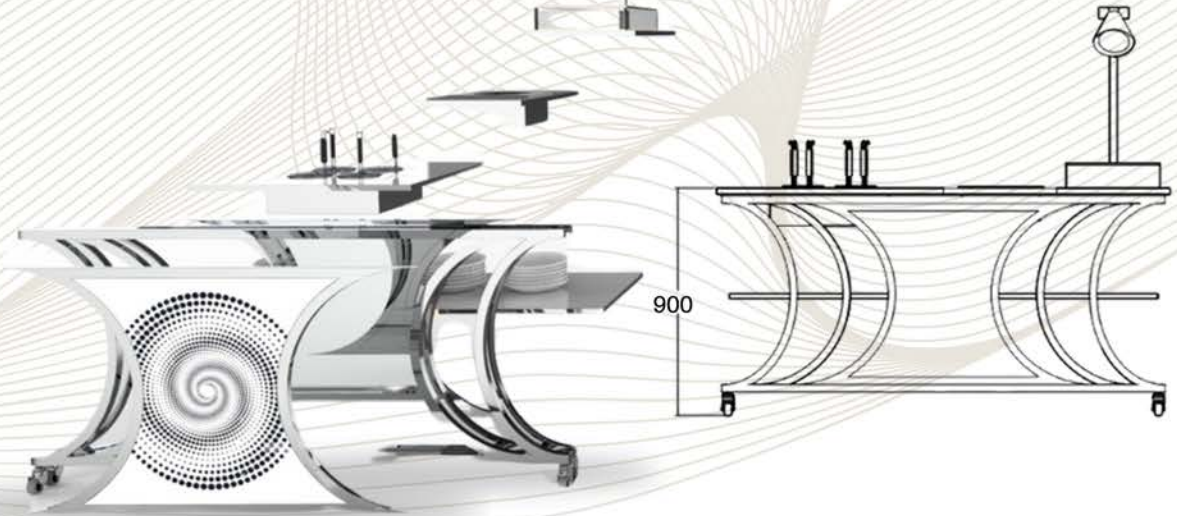

With half ellipses that seemingly moving towards and away from the mid point.

Modular Table Top

Plate Shelving

Collapsible Frame

900

CANDICE

*LIVE
STATION*

CANDICE