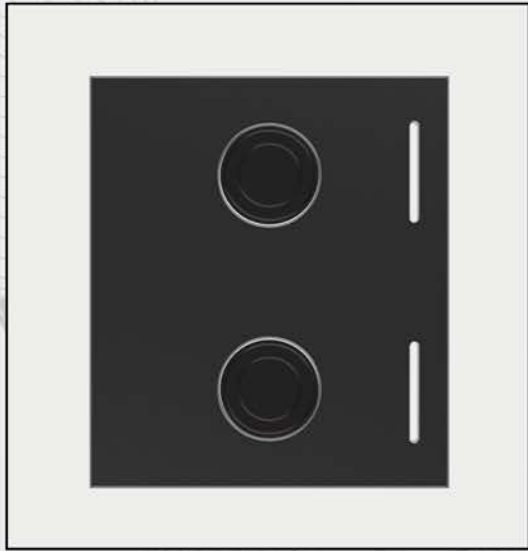

Single, 1 Rnd

Single, 2 Rnd

Single, GN1 EcoServe

Double, 1 Rnd

Double, 2 Rnd

Double, GN1 EcoServe

VERT MOBILE LIVE STATION
Pullman Hai Phong Grand, Vietnam

Eco Top Kit