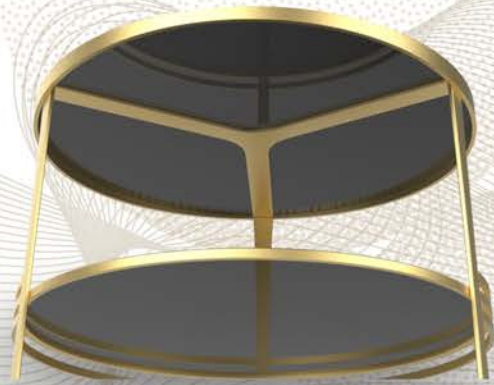

Duo Unit

2 Duo Full Round

LAUD

BUFFET TABLES

BFT. 97.004H

BLOOM - Buffet Table

BRAZEN

BUFFET TABLE

BFT. 97.015H

AMITY

BUFFET TABLE

BFT. 97.005H

HALCYON

BUFFET TABLES

BFT. 97.006H

CANDOR

BUFFET TABLE

BFT. 97.009H

MIRTH

BUFFET TABLE

Glass Top

BFT. 97.010H

Portable
With heavy duty
castor wheels

Round Frame