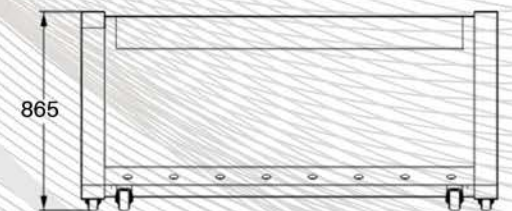

MAIA BUFFET STATION