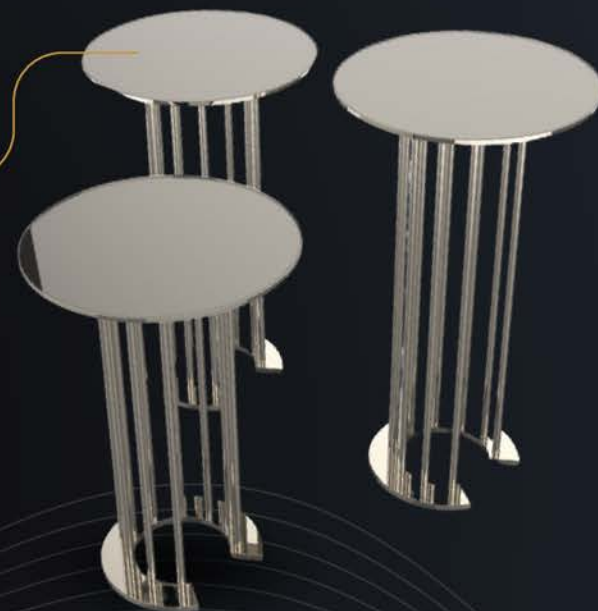

ECHO
CKT. 96.025X

TWINE
CKT. 96.024X