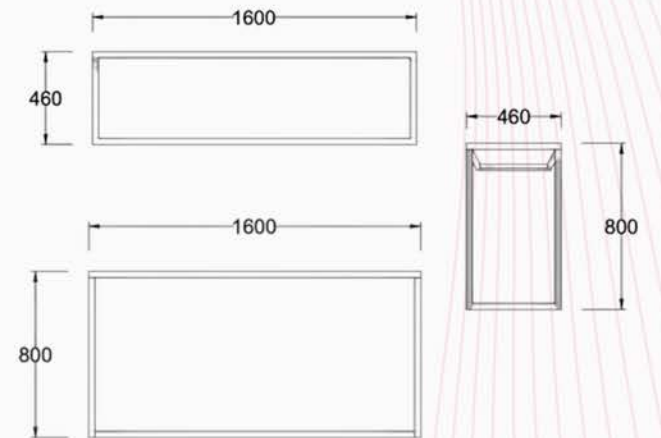

Duo Unit

2 Duo Full Round

LAUD

BUFFET TABLES

BFT. 97.004H

BLOOM - Buffet Table

BRAZEN

BUFFET TABLE