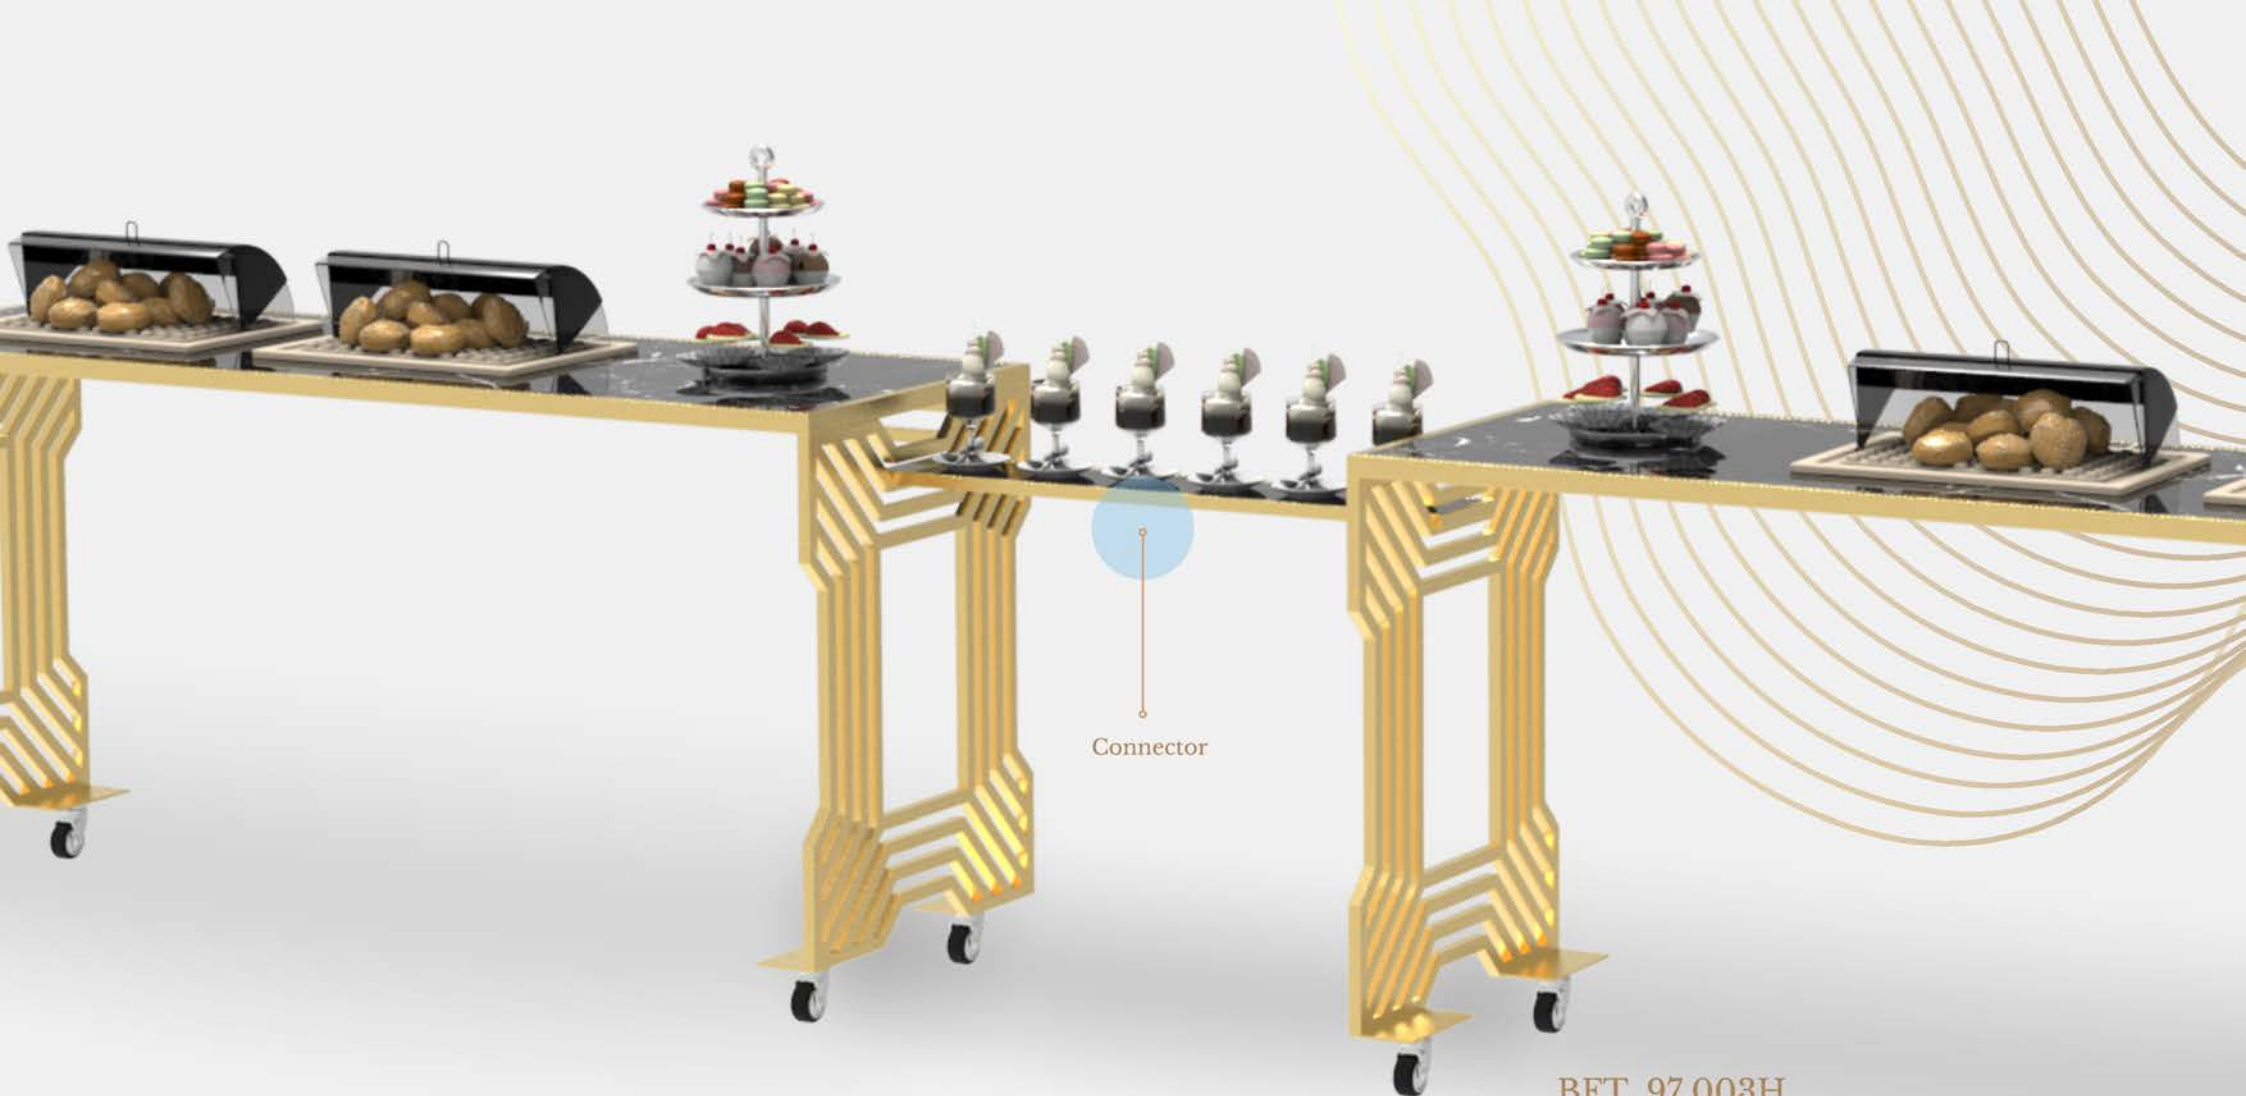

MODULAR TOPS

AURORA METAFLEX SYSTEM

Easily metamorphose from a table to a station, or turn it into a mobile bar with replaceable panels to fulfill a completely different function.

Sustainable

Combining beauty and function, from reducing Carbon footprint to transformable piece of operating equipment, these products remain the only Zero-Water, Zero-Waste option in the market.

Transformable to Cableless and Waterless Mobile Live Station

Powered by EcoBurner

BUFFET TABLES

AEON

BUFFET TABLE

Connector

BFT. 97.003H

PACIFIC

BUFFET TABLES

PACIFIC

BUFFET TABLE

BLOOM

BUFFET TABLES

Extended

Demountable Shelving

2 Part linked Nestable