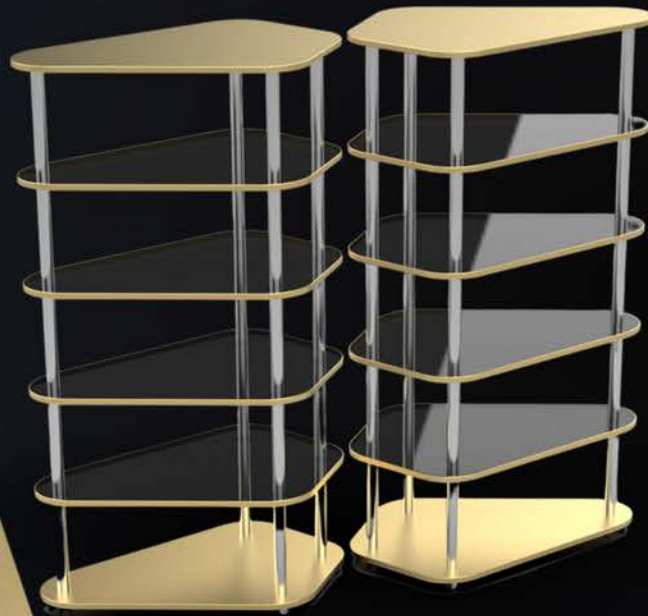

Shelving pegs

GEM

SHELVING

AURELO

SHELVING

LUXORA

SHELVING

FRONT VIEW

SHV. 92.002X

HEAVE

SHELVING

TOP VIEW

FRONT VIEW

NOVA

SHELVING

TOP VIEW

SIDE VIEW

SHV. 92.006X

MOUNT

SHELVING

TOP VIEW

FRONT VIEW

SHV. 92.007X

WAVE