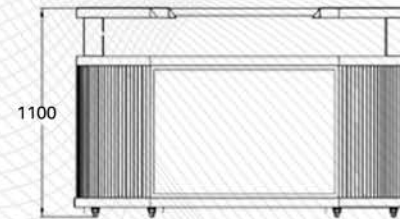

VERNA

BUFFET STATION

Rotating
Ledge

Verna Station