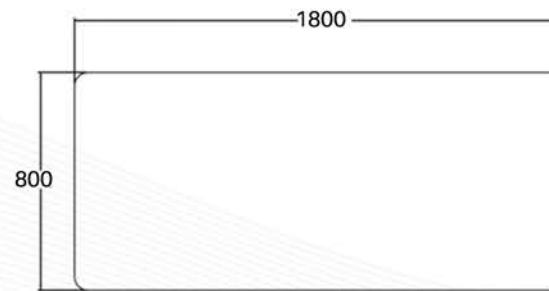

COSMOS

BUFFET STATION

BFS. 98.007X