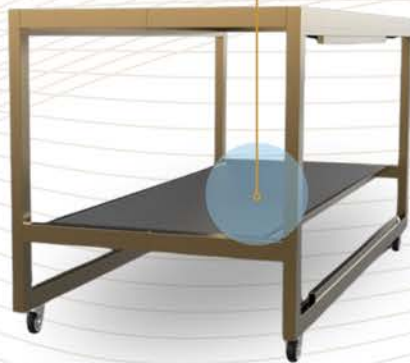

Trolleys for collapsible live cooking station and modular tops

Compact and space saving

Finishing options for VERT Plate Shelving

Level