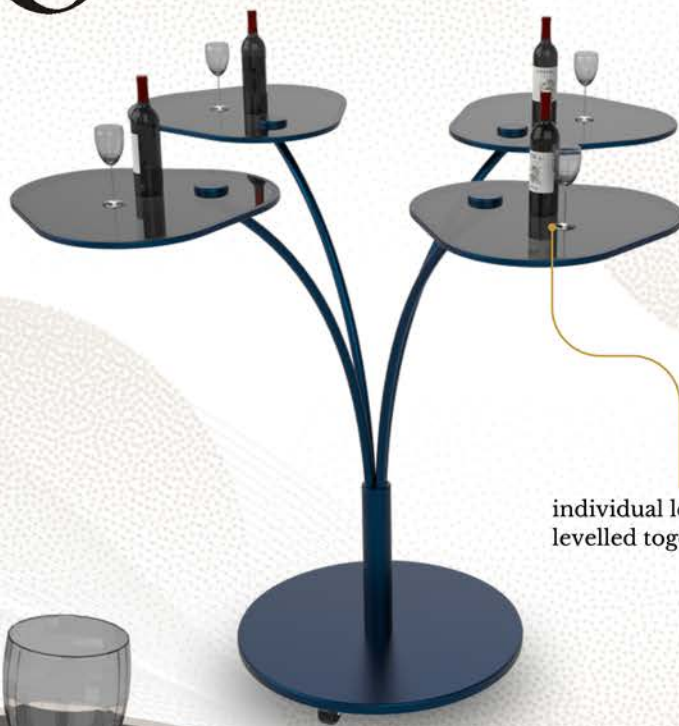

CLUB 1.0

COCKTAIL TABLE

Individual leaf blade in cascading height

CKT. 96.006X

CLUB 2.0

COCKTAIL TABLE

individual leaf blade all levelled together

CKT. 96.007X