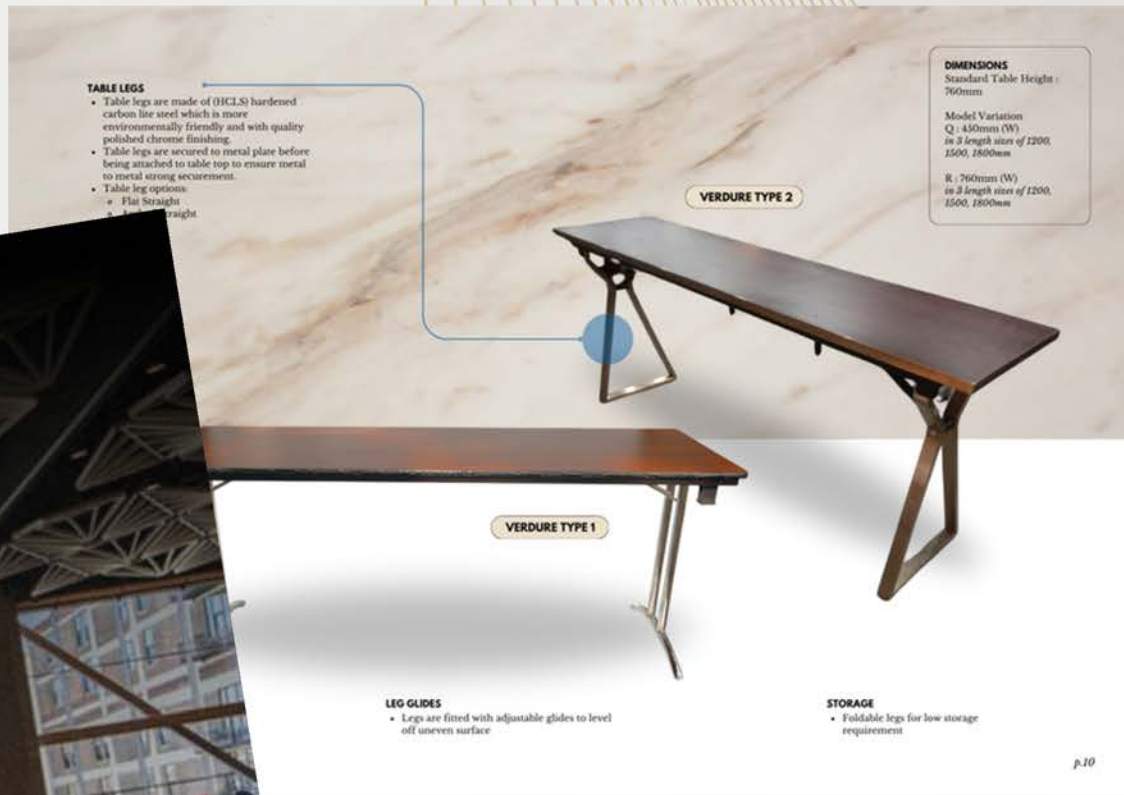

OUR OTHER LINES FOR HOSPITALITY

BANQUET, ROOMS & FRONT OFFICE