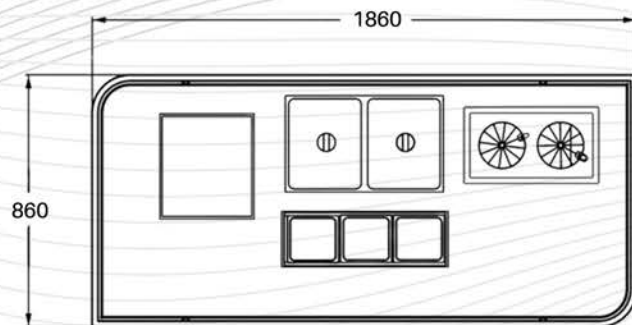

PURE

BUFFET STATION

Simple yet unique design as the curved corner softens the whole look and feel.

The frontage takes on a off-centered look. Option of wooden feel to match the interior or LED front panel. Plate rack is now off center as well making the look unique