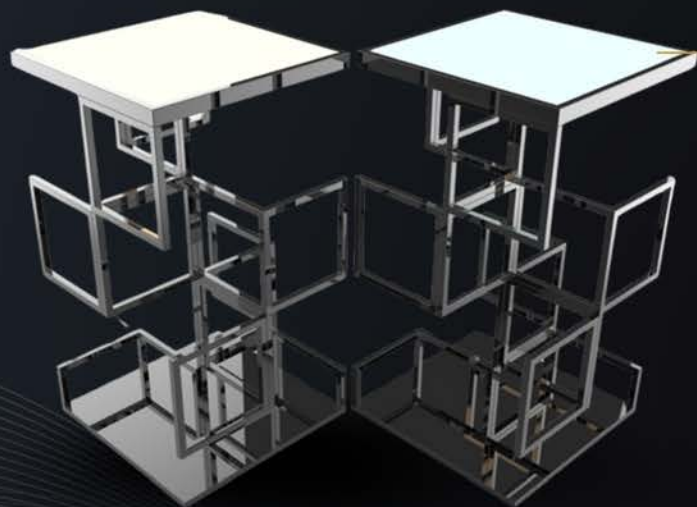

COVET

BUFFET TABLE

BFT. 97.019H

AUNIX INTERNATIONAL

PANDORA BEVERAGE STATION
Raffles Sentosa, Singapore
1800 (H) x 3230 (W)

COCKTAIL TABLES

COCKTAIL TABLES

CUBE
CKT. 96.026X