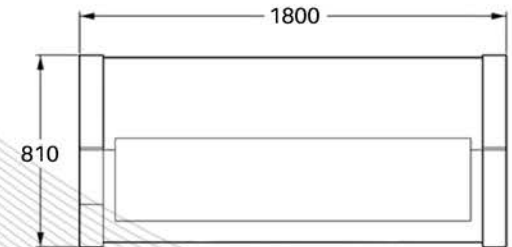

MAIA BUFFET STATION