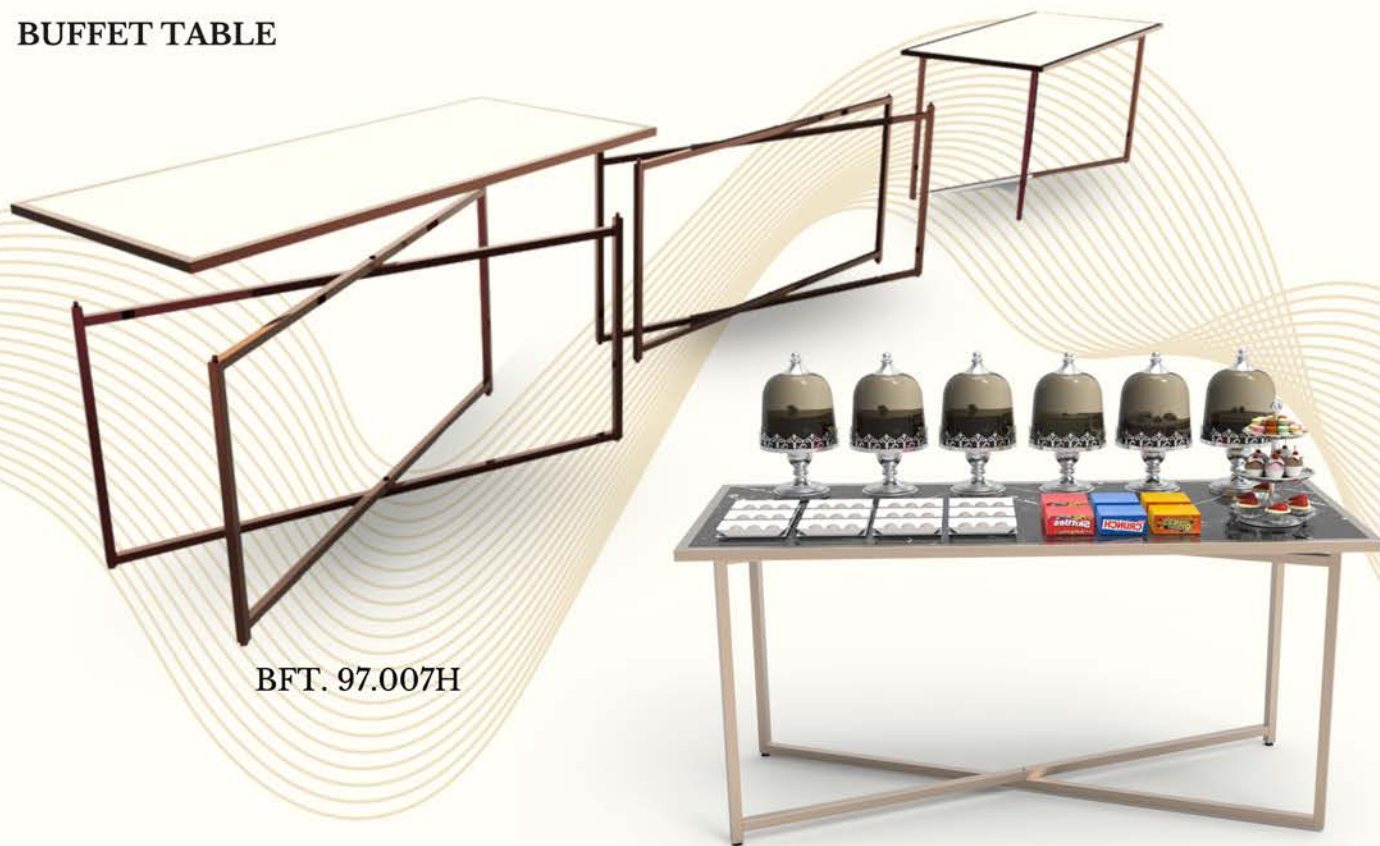

ARDOR

BUFFET TABLE

BFT. 97.007H