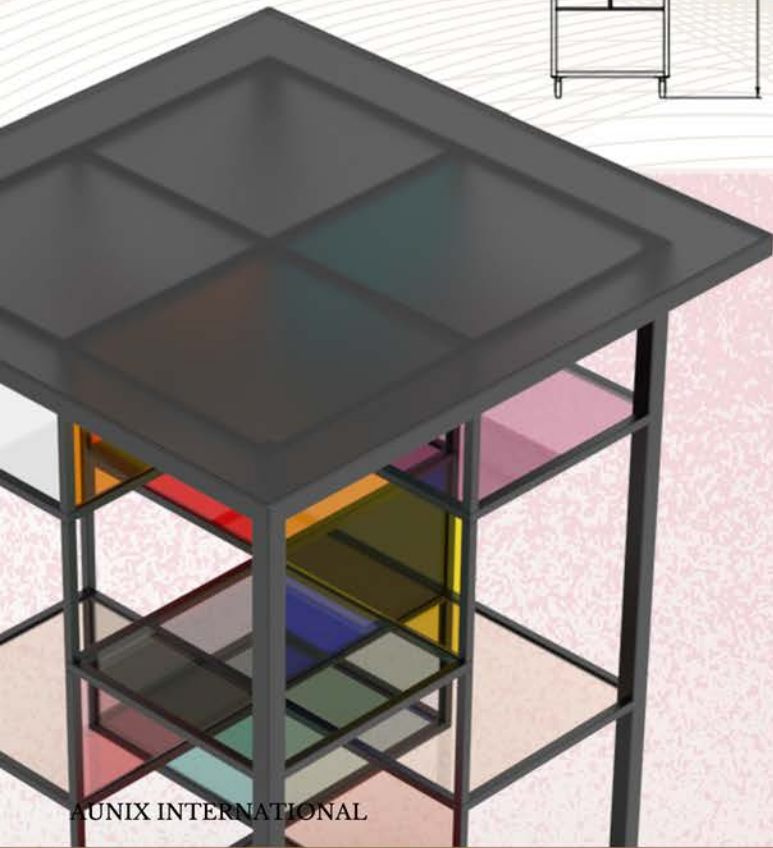

GRAZIO 1.0
96.013X

SLEET 2.0
96.022X

STING
96.018X

GRAZIO 2.0
96.014X

STAINED

COCKTAIL TABLE

CKT. 96.027X

FLORESQUE