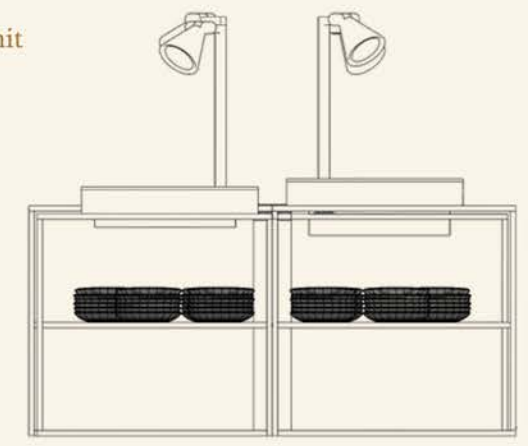

BUFFET TABLES

PACIFIC

BUFFET TABLE

BLOOM

BUFFET TABLES

Extended

Demountable Shelving

2 Part linked Nestable

Duo Frame

Natural Hi-Low Arrangement

Heavy duty castor wheels

Plate Shelving

Quad

4 Part linked Nestable

Front Half Panel

2 Quad Twist

Duo Unit

2 Duo Full Round

LAUD

BUFFET TABLES

BFT. 97.004H

BLOOM - Buffet Table

BRAZEN

BUFFET TABLE