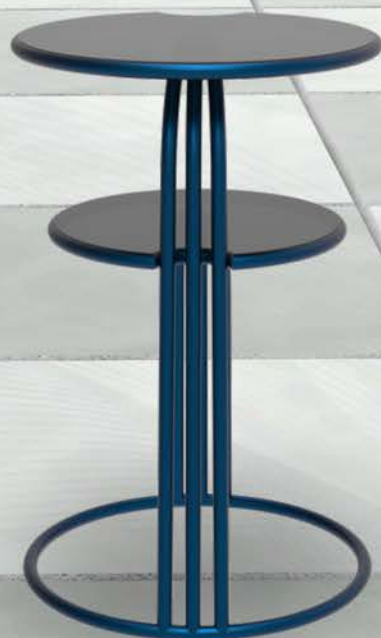

LOTUS 1.0

COCKTAIL TABLE

CKT. 96.008X