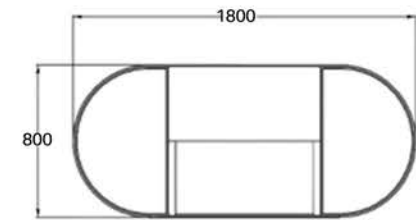

VERNA

BUFFET STATION

Rotating
Ledge

Verna Station