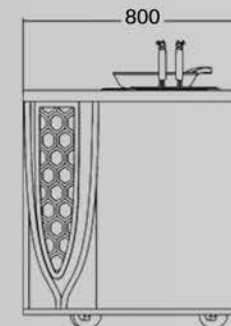

UMBRA

BUFFET STATION

Uniquely curved and away from classical rectangular orientation with accents inspired by Middle Eastern pattern.

LED Front Panel in beehive formation