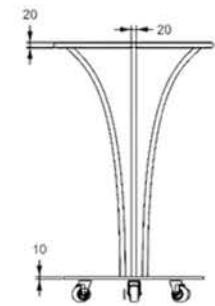

FLORESQUE

COCKTAIL TABLE

CKT. 96.023X