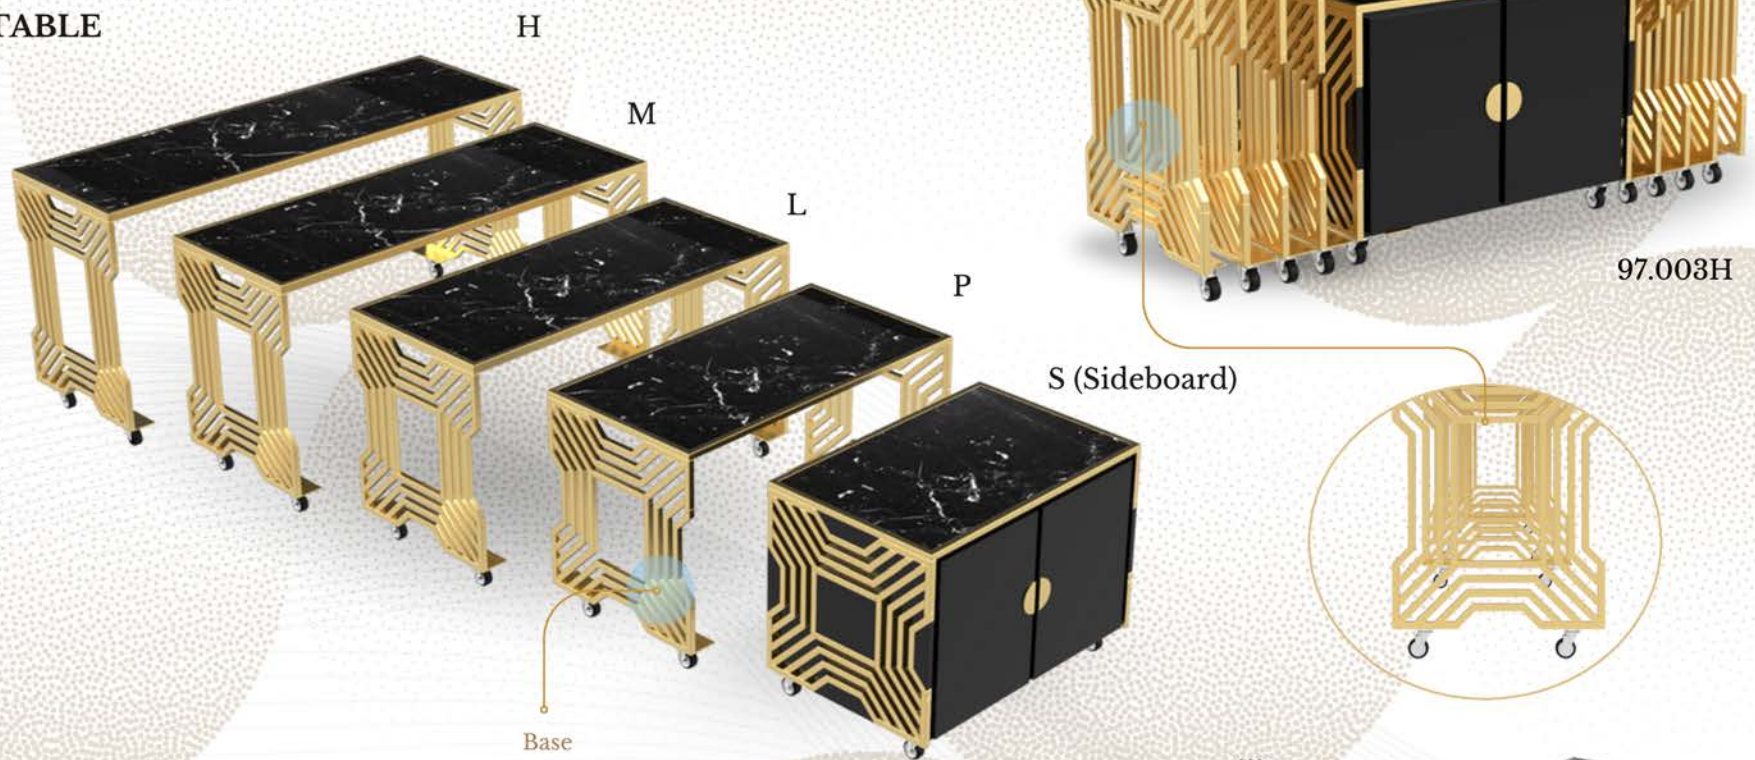

Transformable to Cableless and Waterless Mobile Live Station

Powered by EcoBurner

BUFFET TABLES

AEON

BUFFET TABLE

Connector

BFT. 97.003H

PACIFIC

BUFFET TABLES

PACIFIC

BUFFET TABLE

BLOOM

BUFFET TABLES

Extended

Demountable Shelving

2 Part linked Nestable