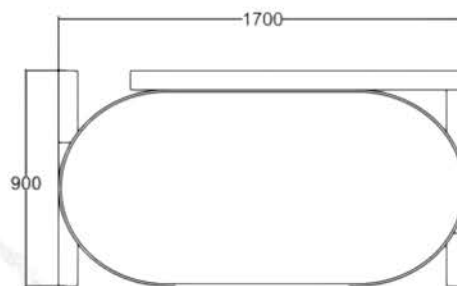

BRAZEN

BUFFET TABLE

BFT. 97.015H