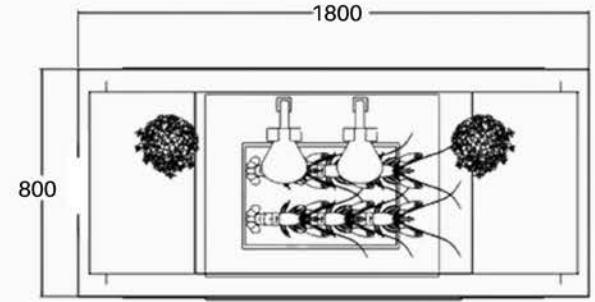

LUNA

LIVE STATION

LVS. 99.004X

GALE

LIVE STATION

AUNIX INTERNATIONAL