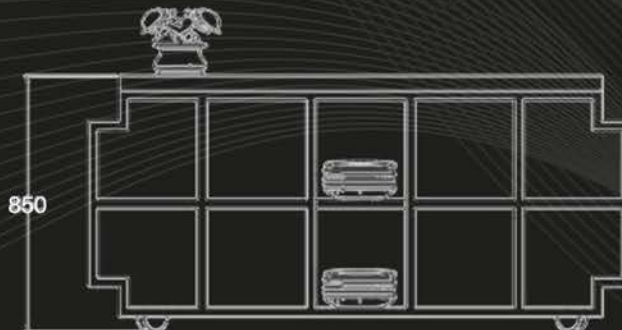

BFS. 98.011X