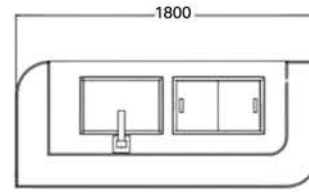

ANCHORED

MOBILE BAR