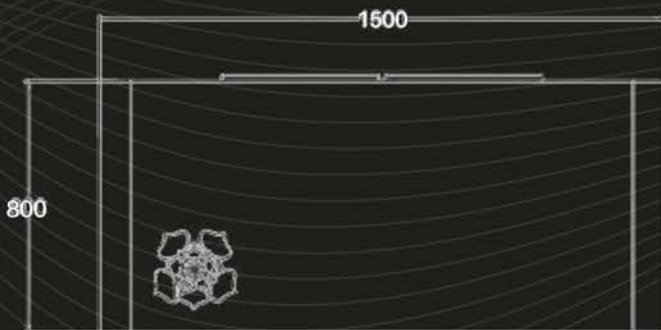

ATRIA

BUFFET STATION

Like an open, central court where you can feel the space and create a dynamic arrangement.

BFS. 98.011X

Re invent the facade and play around with the set-up with these removable Square front panel