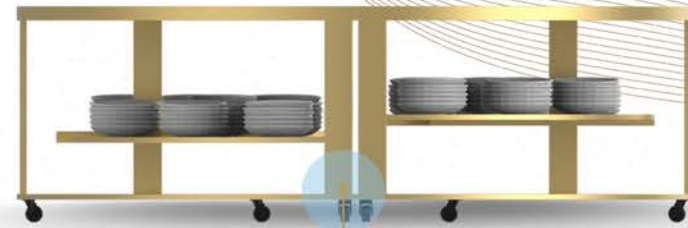

BUFFET TABLE

BFT. 97.009H

MIRTH

BUFFET TABLE

Glass Top

BFT. 97.010H

Portable
With heavy duty
castor wheels

Round Frame