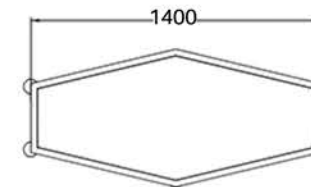

COVET

BUFFET TABLE

BFT. 97.019H