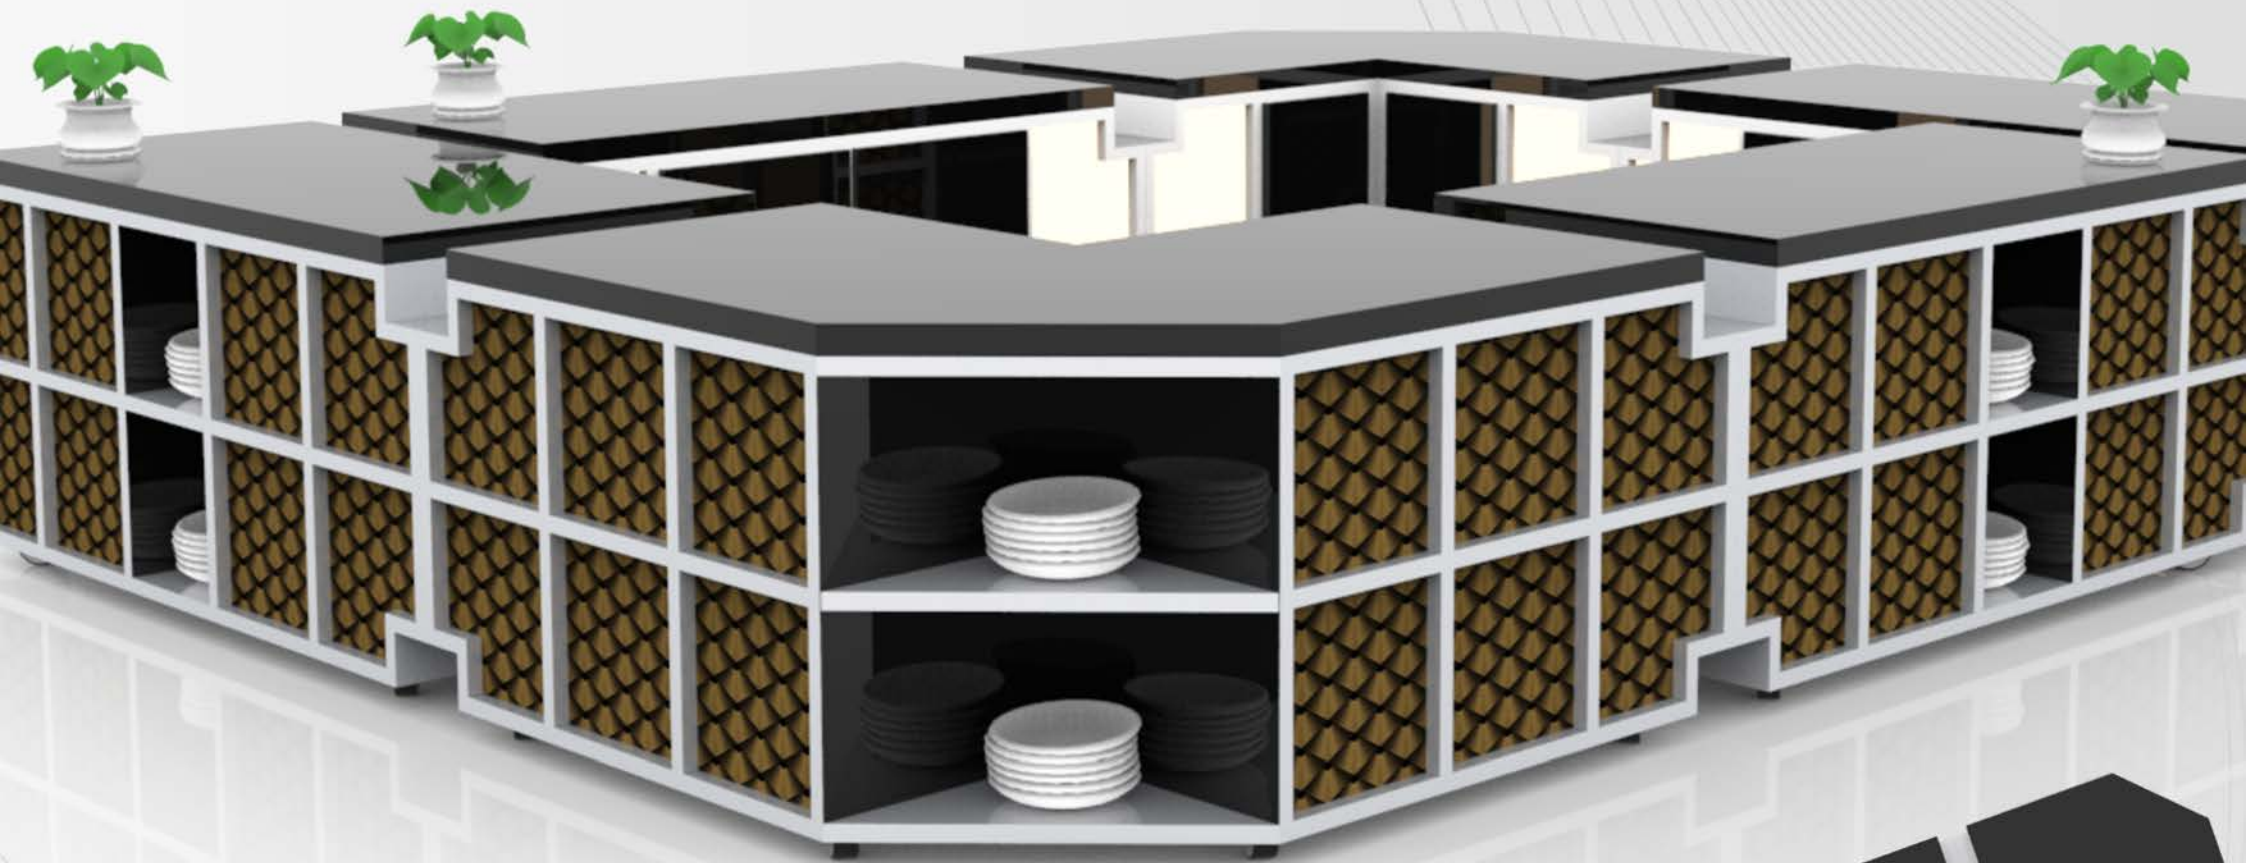

Singapore Shipping Association
Decarbonization Forum

Live Station - Paradox

MIRAGE *BUFFET STATION*

Feel the space and create stimulating reflection.

A VISUAL Marvel that inspires a story.

A playful cration of wonder that excites the senses and creates an inspiring story

BFS. 98.008X

Customizable front panel and built-in table top.

The shape of the mobile station is unique and not seen before. Able to cater the front panel with 3D effect.

BFS. 98.011X

ATRIA

BUFFET STATION

ATRIA

BUFFET STATION

Like an open, central court where you can feel the space and create a dynamic arrangement.

Angled Unit

BFS. 98.011X

Re invent the facade and play around with the set-up with these removable Square front panel