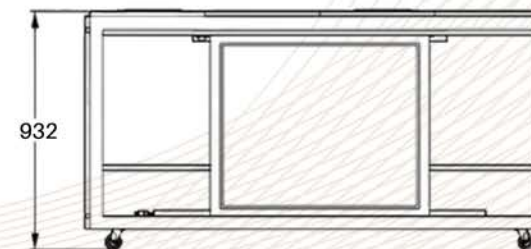

VERT

LIVE STATION

LVS. 99.009X