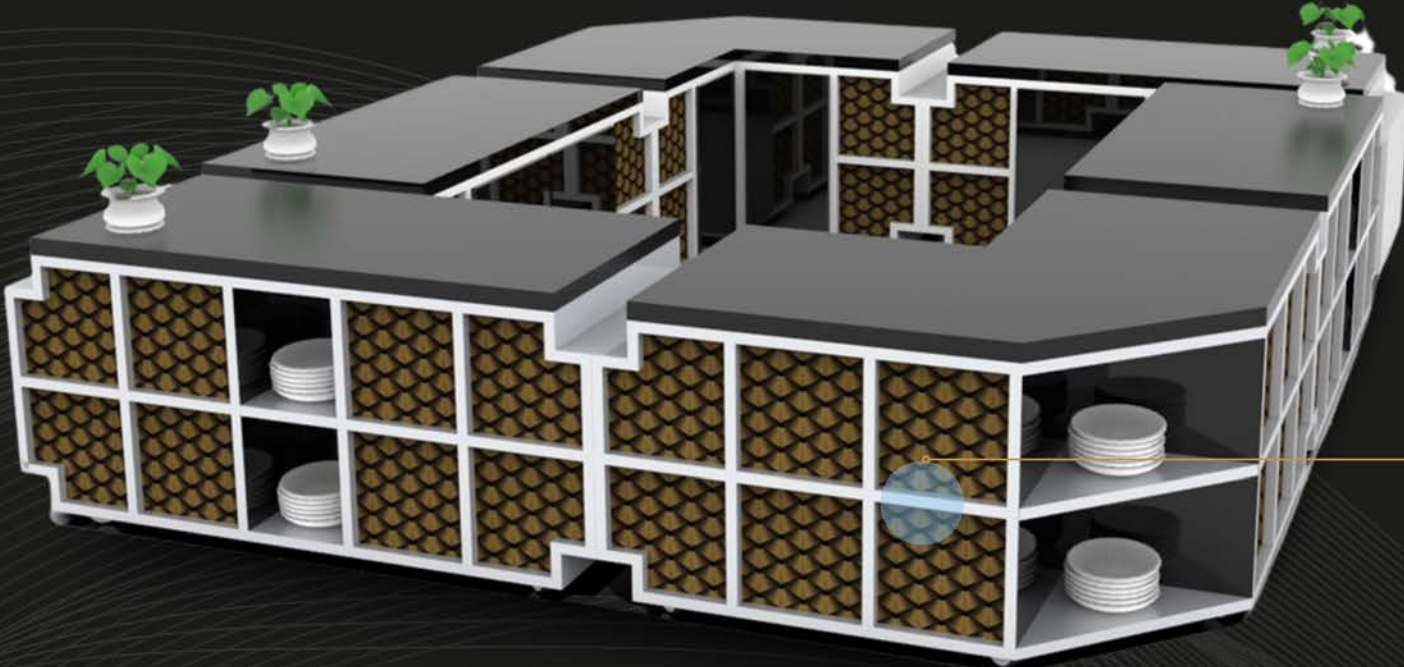

BFS. 98.008X

Customizable front panel and built-in table top.

The shape of the mobile station is unique and not seen before. Able to cater the front panel with 3D effect.

BFS. 98.011X

ATRIA

BUFFET STATION

ATRIA

BUFFET STATION

Like an open, central court where you can feel the space and create a dynamic arrangement.

Angled Unit

BFS. 98.011X

Re invent the facade and play around with the set-up with these removable Square front panel