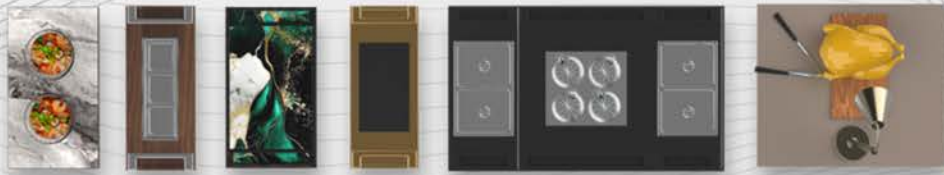

LIVE STATION

LVS. 99.007X

Interchangeable
table top

Collapsible Frame

MODULAR TOPS

*APPLICABLE
FOR MOST
TABLES.*

MODULAR TOPS

DIMSUM STEAMER
MOD. 90.004D