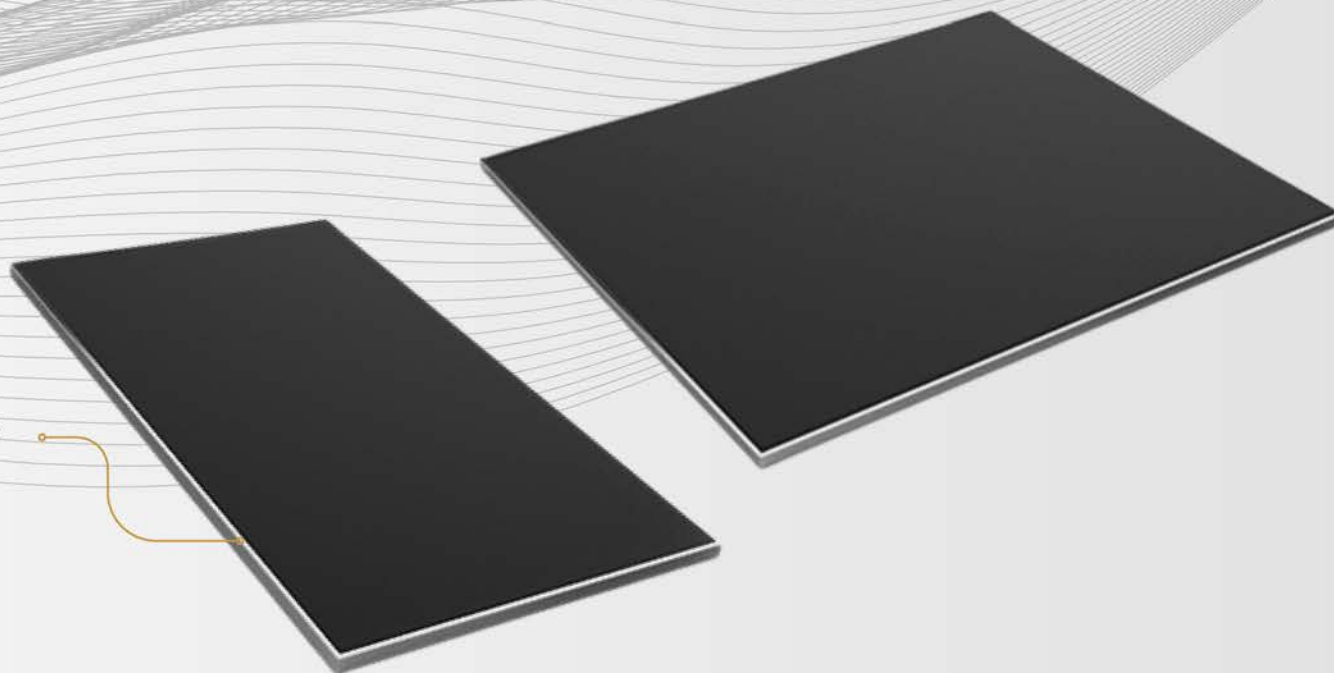

PLAIN TOP
BLACK