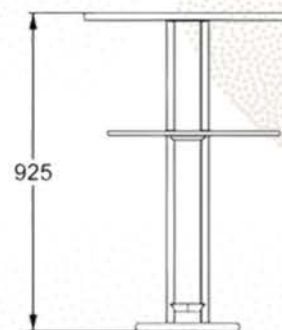

LOTUS 2.0

COCKTAIL TABLE

CKT. 96.009X