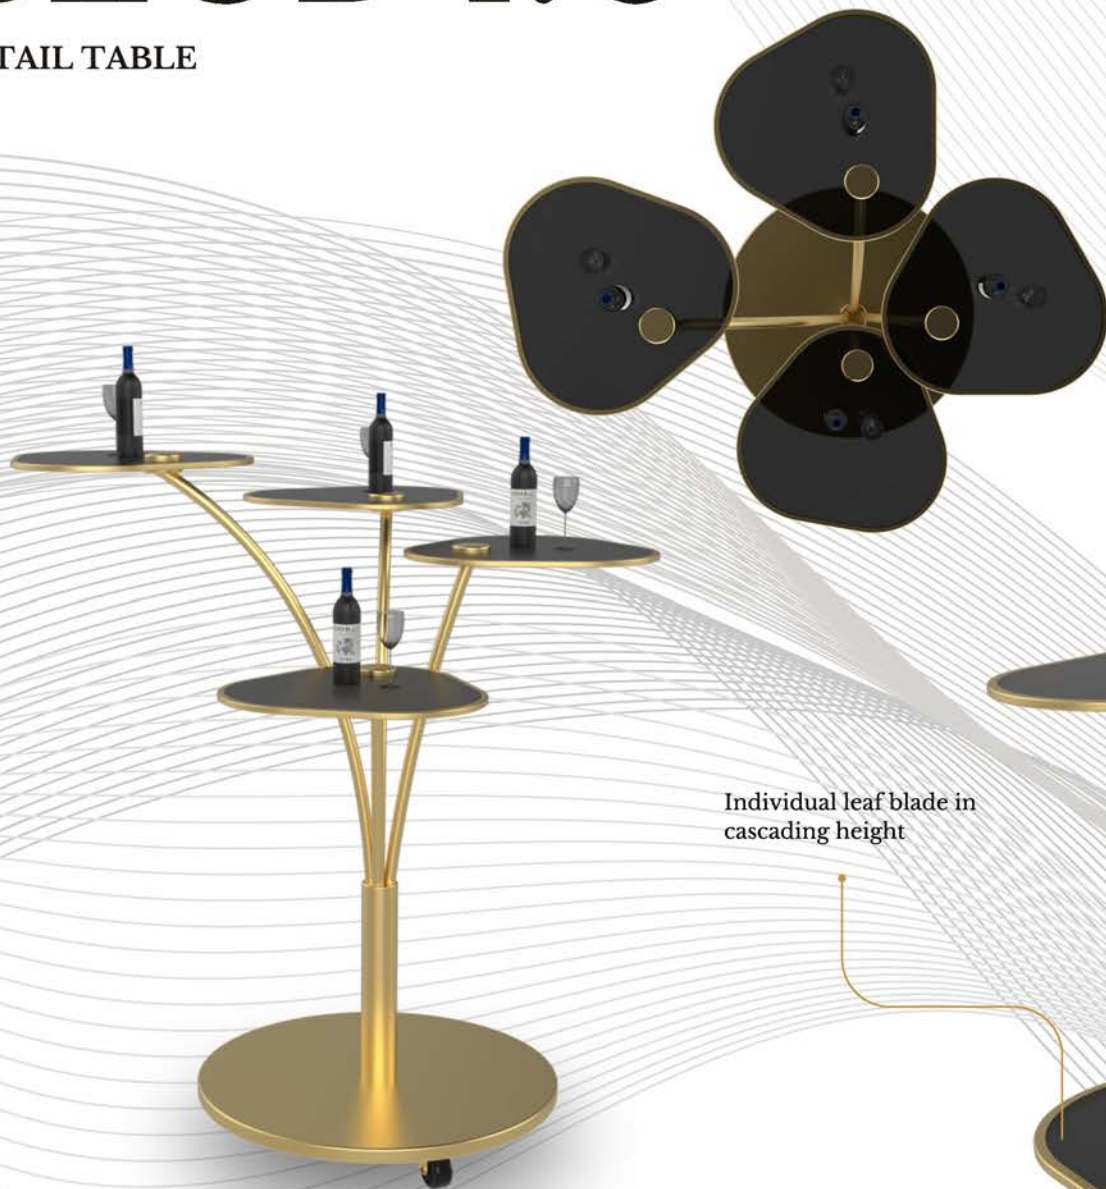

TWIST

COCKTAIL TABLE

CKT. 96.011X

JIGGER

COCKTAIL TABLE

CKT. 96.005X

COCKTAIL TABLE

An organic shape with three different types of heights

CLUB 1.0

COCKTAIL TABLE

Individual leaf blade in cascading height

CKT. 96.006X

CLUB 2.0

COCKTAIL TABLE

individual leaf blade all levelled together

CKT. 96.007X