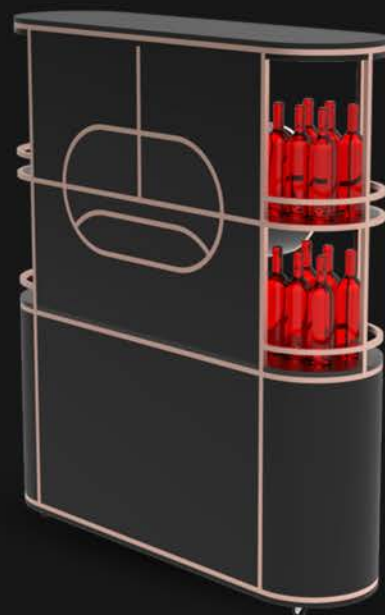

MBB. 95.016F

HONOR

MOBILE BAR

Options of transformable
from live station to mobile
bar – with addition of bar
front panel

STANDARD LAYOUT

- Working top with ice chest, plain top
- Storage for cup/glass racks
- Back door/without back door

MBB. 95.010B

GALLANT

MOBILE BAR

MBB. 95.005B

Ice Chest

SUAVE

MOBILE BAR

MBB. 95.005B