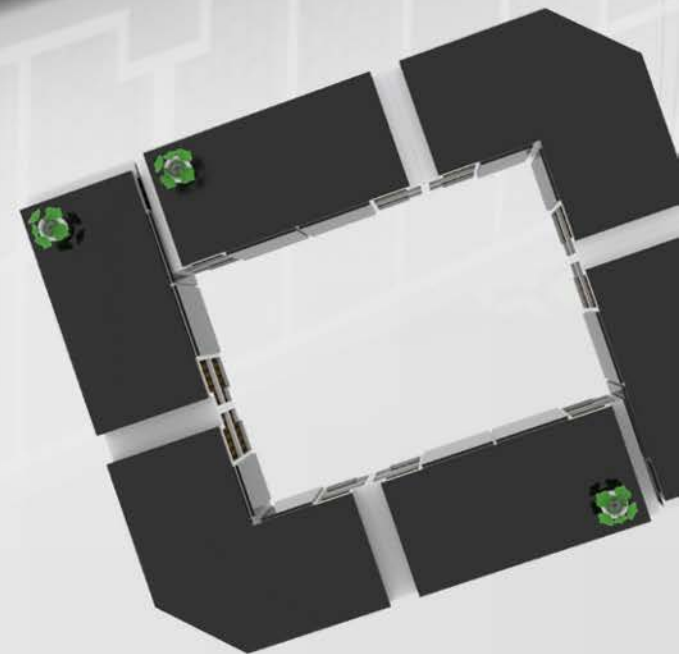

BFS. 98.008X

Customizable front panel and built-in table top.

The shape of the mobile station is unique and not seen before. Able to cater the front panel with 3D effect.

BFS. 98.011X

ATRIA

BUFFET STATION

ATRIA

BUFFET STATION

Like an open, central court where you can feel the space and create a dynamic arrangement.

Angled Unit

BFS. 98.011X

Re invent the facade and play around with the set-up with these removable Square front panel