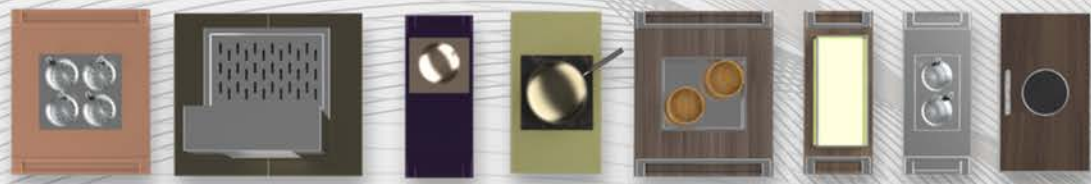

LIVE STATION

LVS. 99.007X

Interchangeable
table top

Collapsible Frame

MODULAR TOPS

*APPLICABLE
FOR MOST
TABLES.*

MODULAR TOPS

DIMSUM STEAMER
MOD. 90.004D