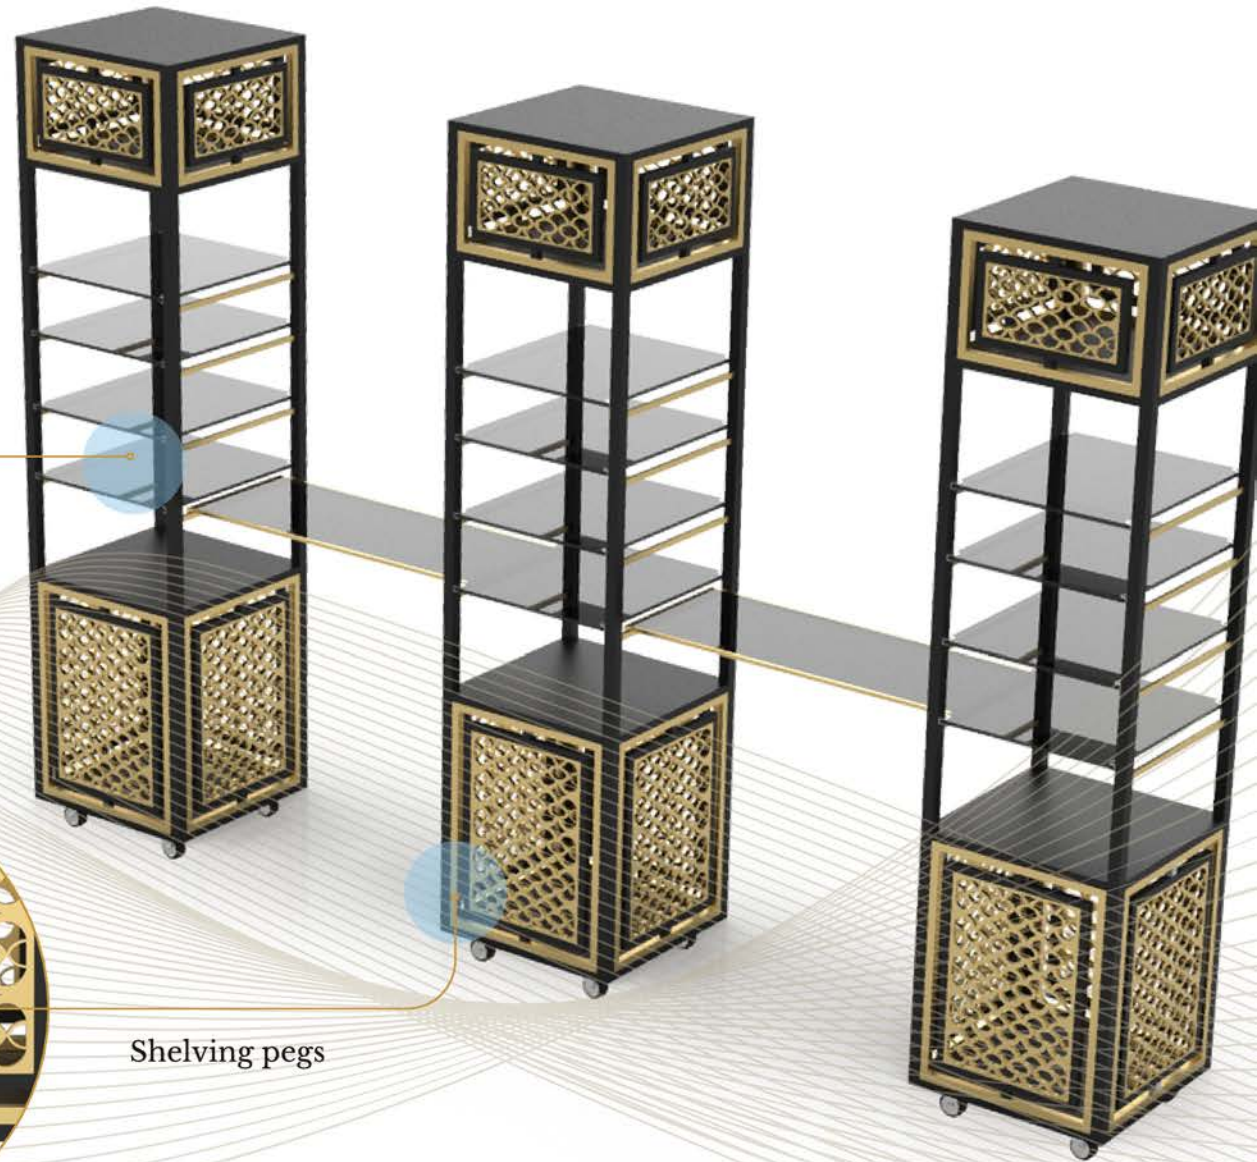

FINS

CABINET & BEVERAGE STATION

PANDORA

CABINET & BEVERAGE

DISPLAY SHELVING

WAVE SHELVING

Organic shape with a clear tempered glass top and a stainless steel frame in hairline or polished finish.

Demountable connector

Demountable plate shelving

SHV. 92.004X

LEAF

SHELVING

LEAF

SHELVING

LUXENT *SHELVING*

Shelving pegs

Shelving pegs

GEM

SHELVING

AURELO

SHELVING

LUXORA

SHELVING

FRONT VIEW