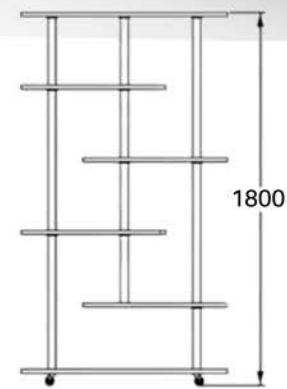

Shelving pegs

GEM

SHELVING

AURELO

SHELVING

LUXORA

SHELVING

FRONT VIEW

SHV. 92.002X

HEAVE

SHELVING

TOP VIEW

FRONT VIEW

NOVA

SHELVING

TOP VIEW