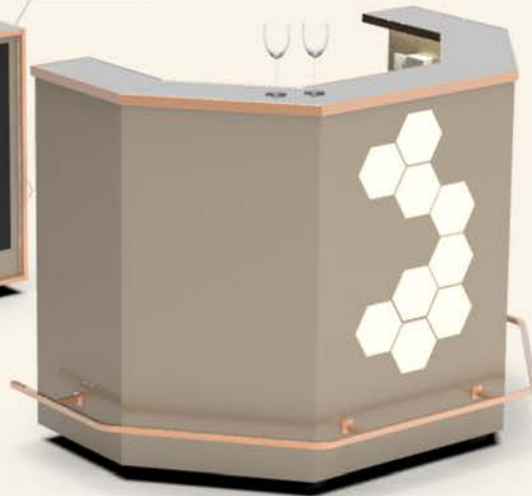

COLONY

MOBILE BAR