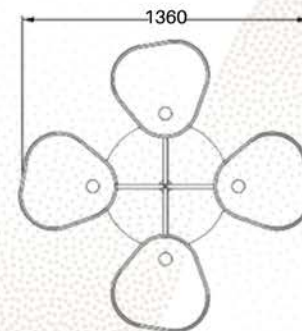

CLUB 1.0

COCKTAIL TABLE

Individual leaf blade in cascading height

CKT. 96.006X

CLUB 2.0

COCKTAIL TABLE

individual leaf blade all levelled together

CKT. 96.007X