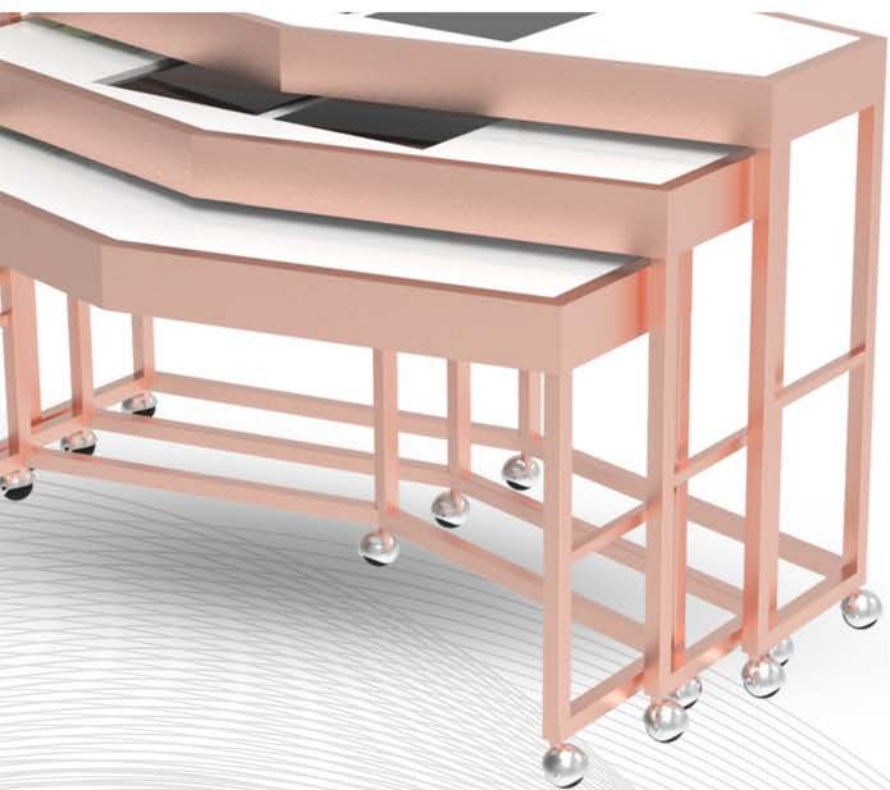

COVET

BUFFET TABLE

BFT. 97.019H