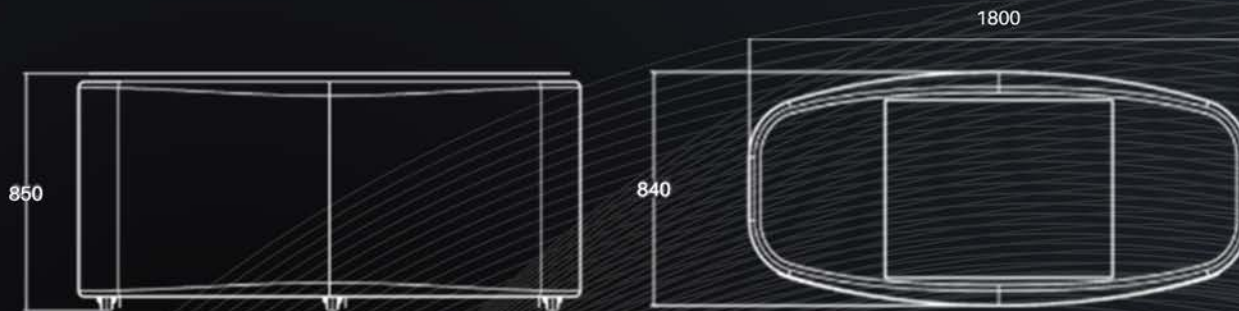

BFS. 98.008X

Customizable front panel and built-in table top.

The shape of the mobile station is unique and not seen before. Able to cater the front panel with 3D effect.

BFS. 98.011X

ATRIA

BUFFET STATION

ATRIA