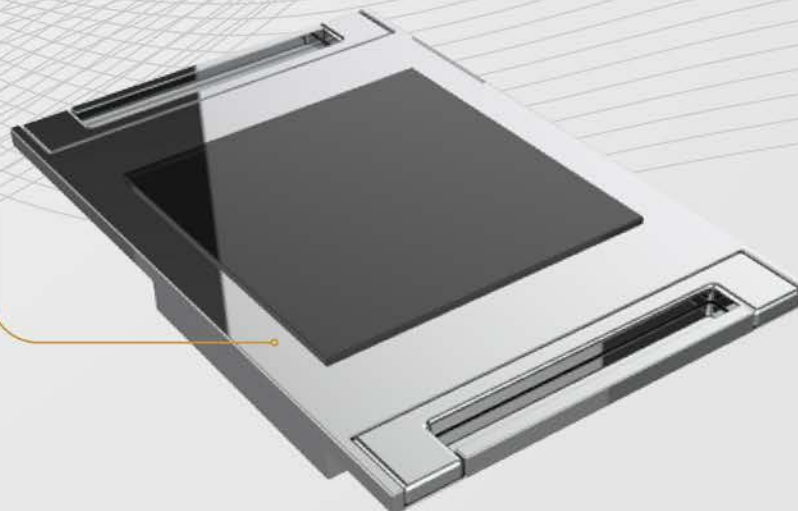

MODULAR TOPS

INDUCTION PLATE
MOD. 90.009S