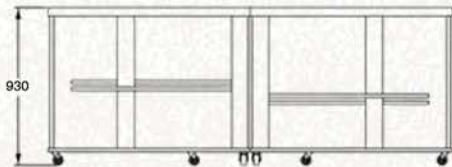

BUFFET TABLE

BFT. 97.009H

MIRTH

BUFFET TABLE

Glass Top

BFT. 97.010H

Portable
With heavy duty
castor wheels

Round Frame