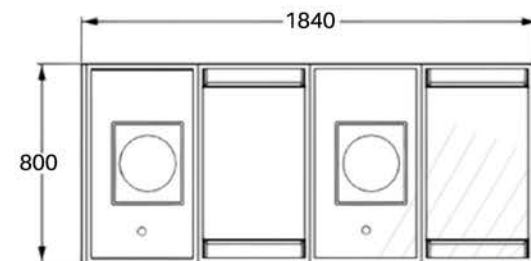

VERT

LIVE STATION

LVS. 99.009X