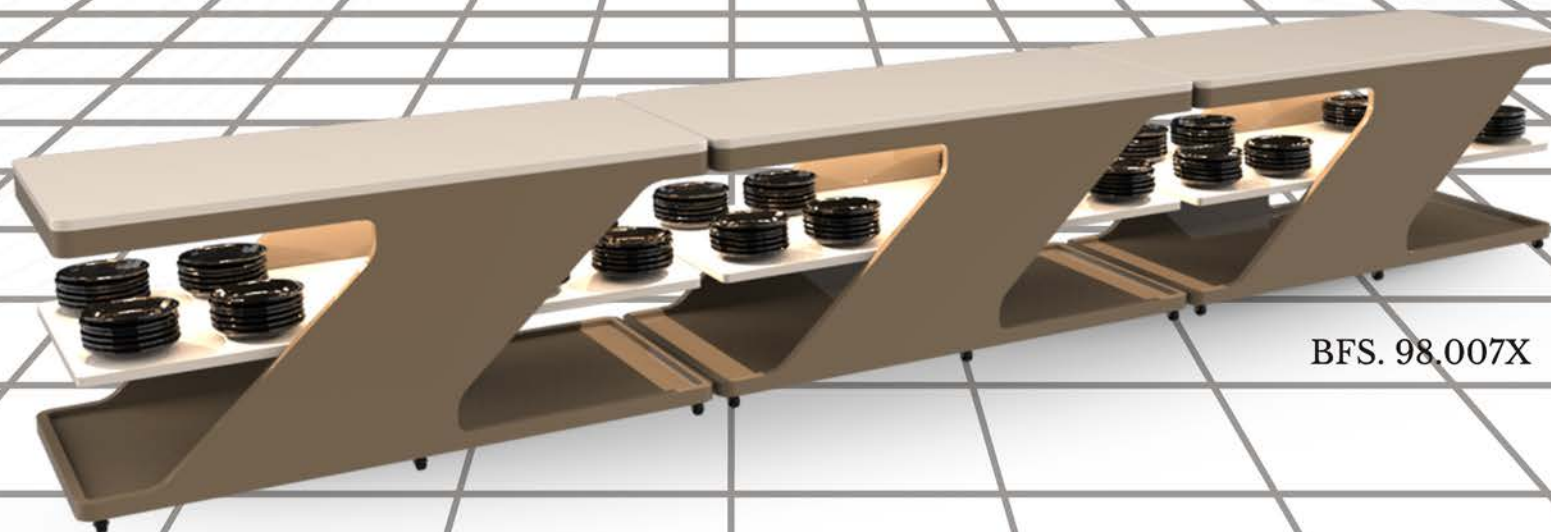

COSMOS

BUFFET STATION

BFS. 98.007X