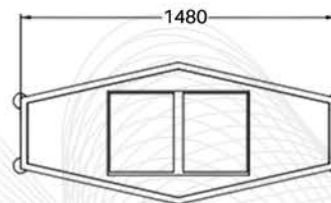

COVET

BUFFET TABLE

BFT. 97.019H