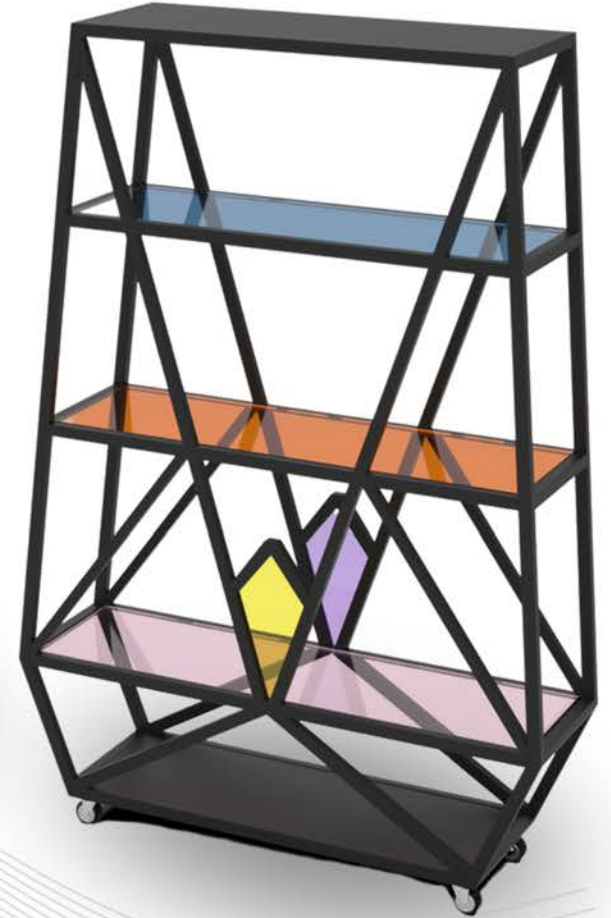

GEM

SHELVING