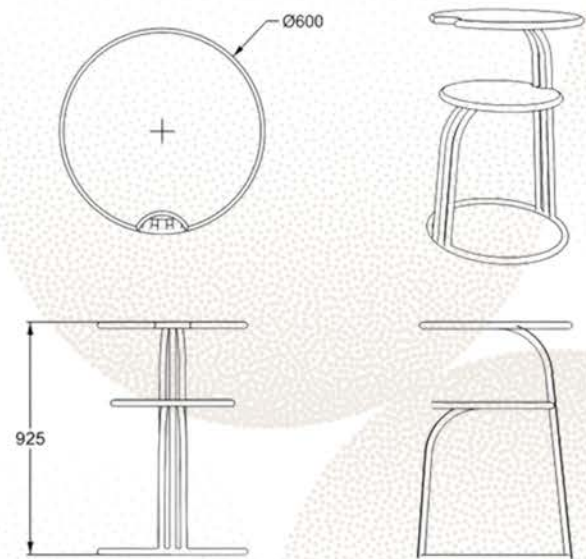

LOTUS 1.0

COCKTAIL TABLE

CKT. 96.008X