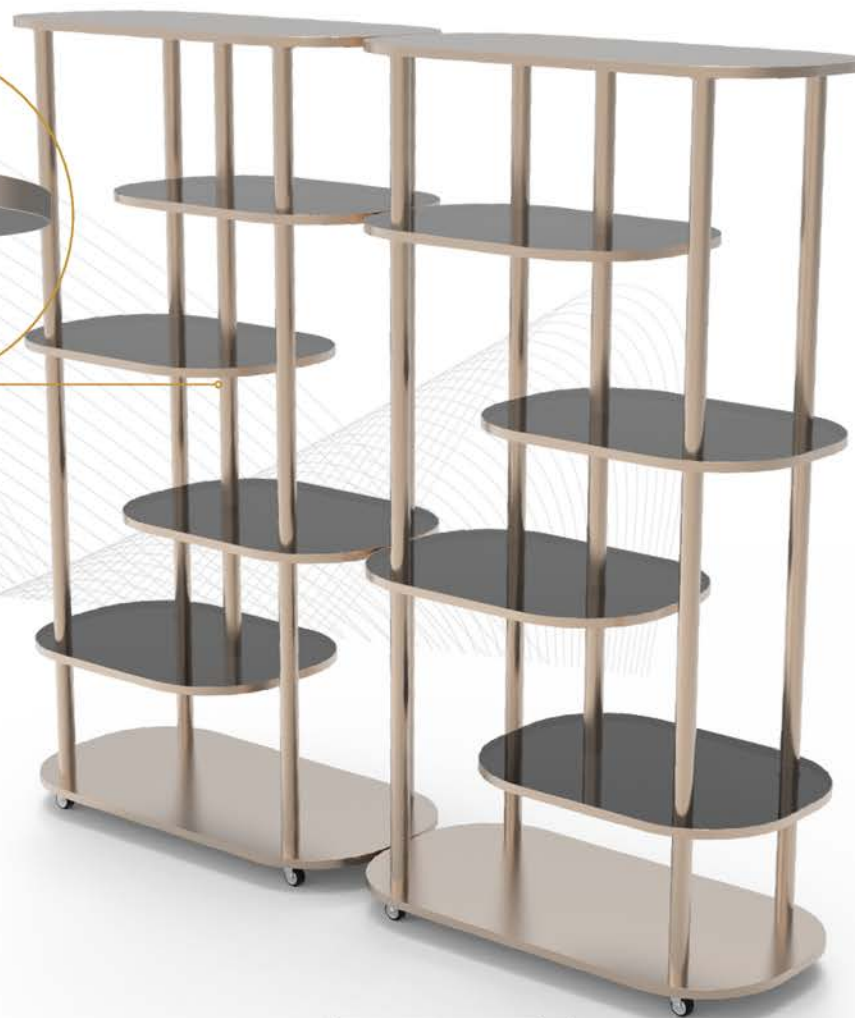

Demountable plate shelving

SHV. 92.004X

LEAF

SHELVING

LEAF

SHELVING

LUXENT *SHELVING*

Shelving pegs

Shelving pegs

GEM

SHELVING

AURELO

SHELVING

LUXORA

SHELVING

FRONT VIEW

SHV. 92.002X

HEAVE

SHELVING

TOP VIEW

FRONT VIEW

NOVA

SHELVING

TOP VIEW