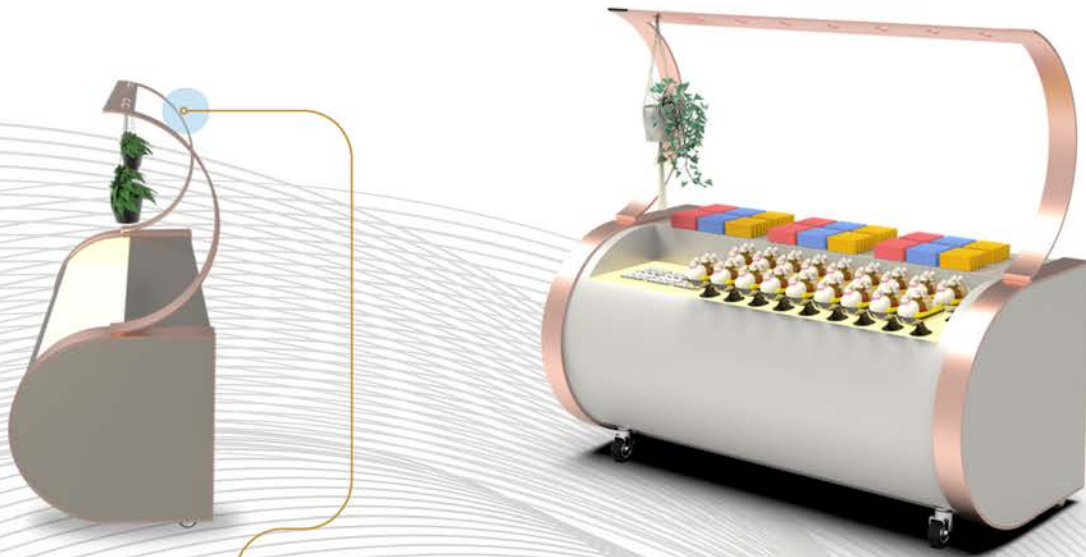

MAIA BUFFET STATION