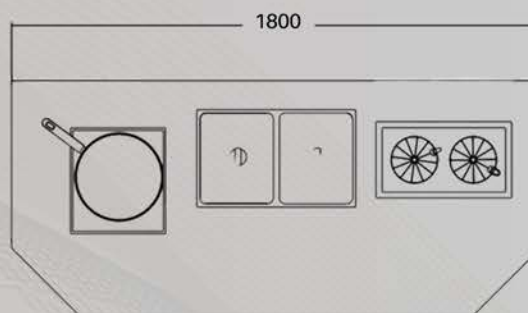

UMBRA

BUFFET STATION

Uniquely curved and away from classical rectangular orientation with accents inspired by Middle Eastern pattern.

LED Front Panel in beehive formation